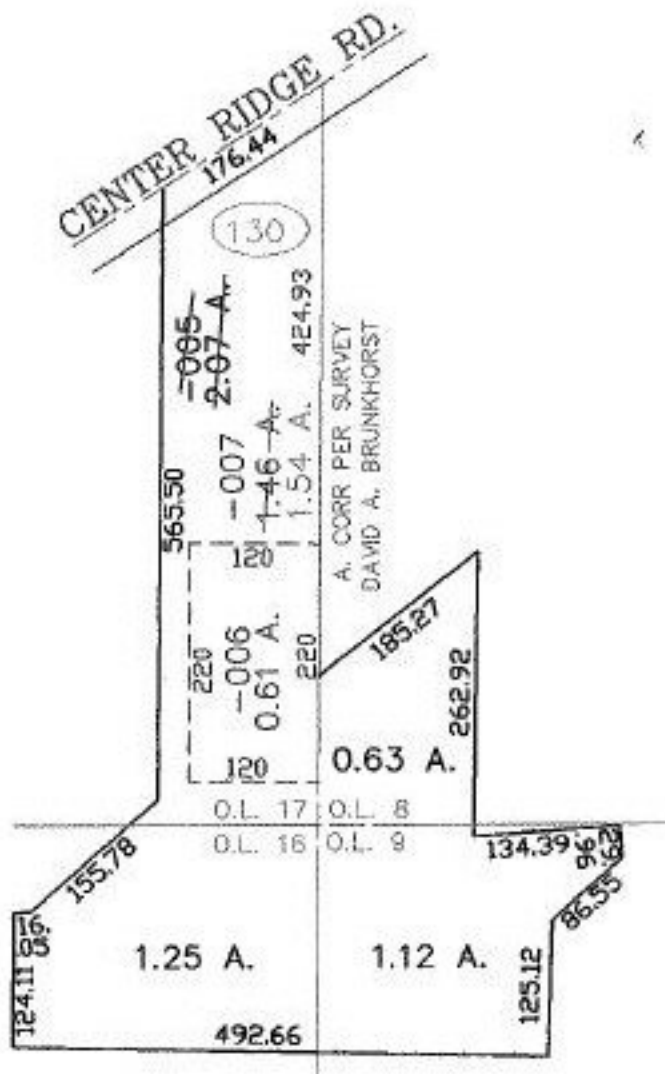

FASTER

PARENT PARCEL: 07-00-017-130-005

CHILD PARCEL: 07-00-017-130-006, -007

STARTING POINT: CENTERLINE OF CENTER RIDGE RD. & O.L. 17

NO. 00899

**SPLITS/DEEDS PROCESSED**  
**LORAIN COUNTY TAX MAP DEPARTMENT**  
 226 MIDDLE AVE. ELYRIA, OHIO

SURVEYED BY: DAVID BRUNKHORST  
 CLOSURE: 0.01 : 10.000  
 MAP PAGE(S): 7-00-017-D  
 APPROVED BY: JAH DATE: 12-1-01  
 SCALE: 1" = 200' PRIOR INSTRUMENT: OR 1245/553