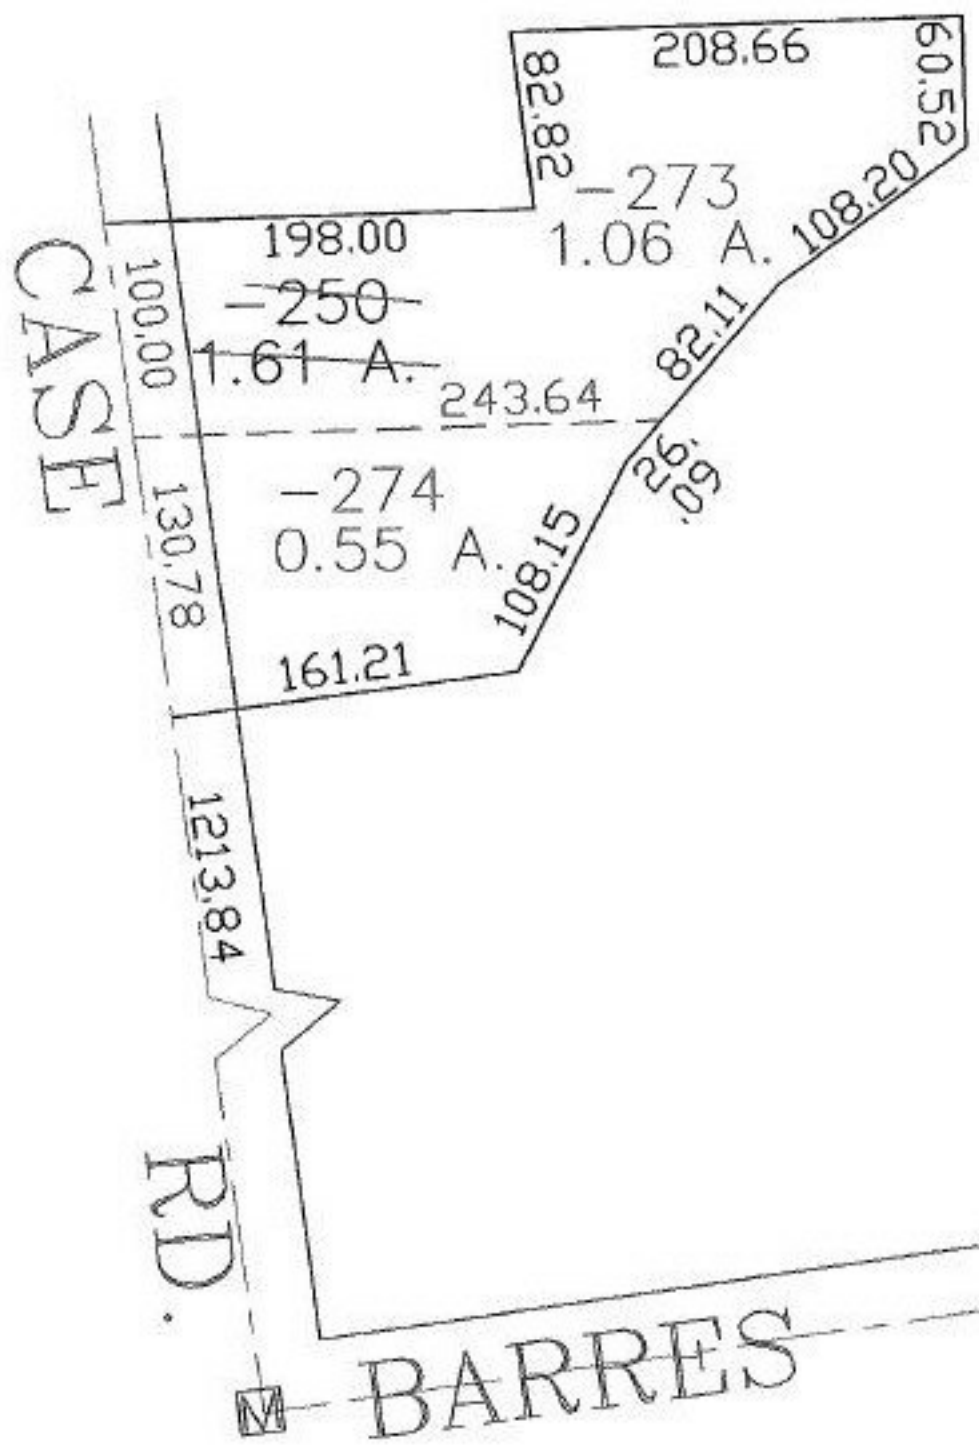

PARENT PARCEL: 07-00-043-000-250

CHILD PARCEL: 07-00-043-000-273, -274

STARTING POINT: CENTERLINE OF CASE RD. & BARRES RD.

NO. 00878

**SPLITS/DEEDS PROCESSED**  
 LORAIN COUNTY TAX MAP DEPARTMENT  
 226 MIDDLE AVE. ELYRIA, OHIO

SURVEYED BY: MARK A. YEAGER  
 CLOSURE: 0.00 : 10.000  
 MAP PAGE(S): 7-00-043-C  
 APPROVED BY: JAH DATE: 9-26-01  
 SCALE: 1" = 100' PRIOR INSTRUMENT: PLAT VOL. 68/35