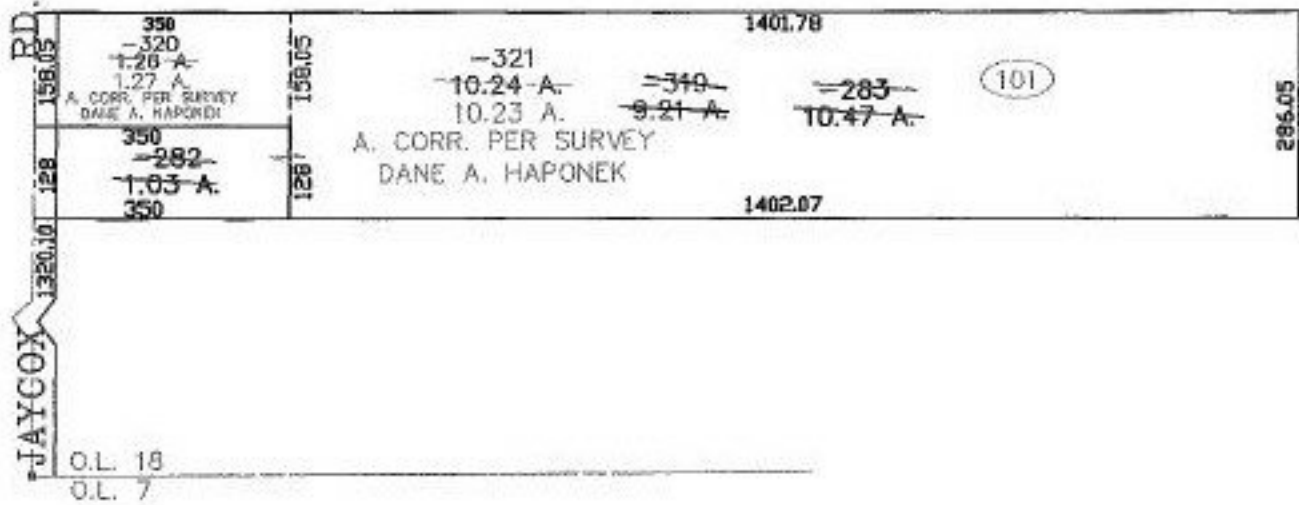

RASTER

PARENT PARCEL: 07-00-018-101-283, -282
CHILD PARCEL: 07-00-018-101-319 THRU -321
STARTING POINT: CENTERLINE OF JAYCOX RD. & O.L. 18

NO. 00870

SPLITS/DEEDS PROCESSED
LORAIN COUNTY TAX MAP DEPARTMENT
226 MIDDLE AVE. ELYRIA, OHIO

SURVEYED BY: DANE A. HAPONEK
CLOSURE: 0.00 : 10.000
MAP PAGE(S): 7-00-018-C
APPROVED BY: JAH DATE: 9-18-01
SCALE: 1" = 300' PRIOR INSTRUMENT: 20010756421