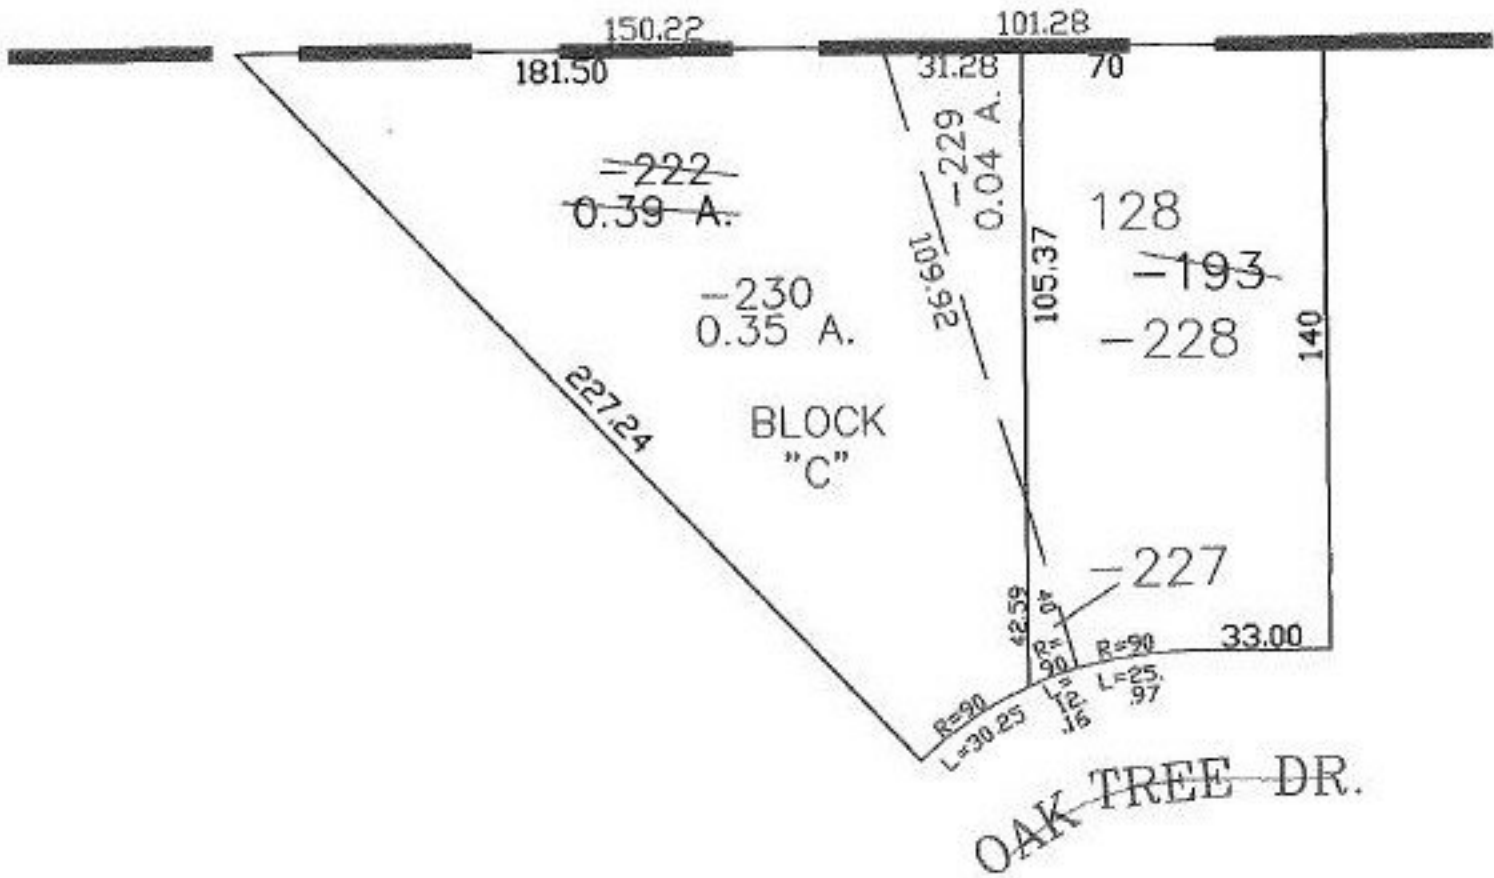

RASTER

PARENT PARCEL: 02-03-007-000-193, -222  
CHILD PARCEL: 02-03-007-000-227 THRU -230  
STARTING POINT: NORTHEAST CORNER OF BLOCK "C"

NO. 00866

OAK TREE DR.

**SPLITS/DEEDS PROCESSED**  
LORAIN COUNTY TAX MAP DEPARTMENT  
226 MIDDLE AVE. ELYRIA, OHIO

SURVEYED BY: DAVID L. ELWELL  
CLOSURE: 0.00 : 10.000  
MAP PAGE(S): 2-03-007-A  
APPROVED BY: JAH DATE: 9-18-01  
SCALE: 1" = 50' PRIOR INSTRUMENT: OR 65/10