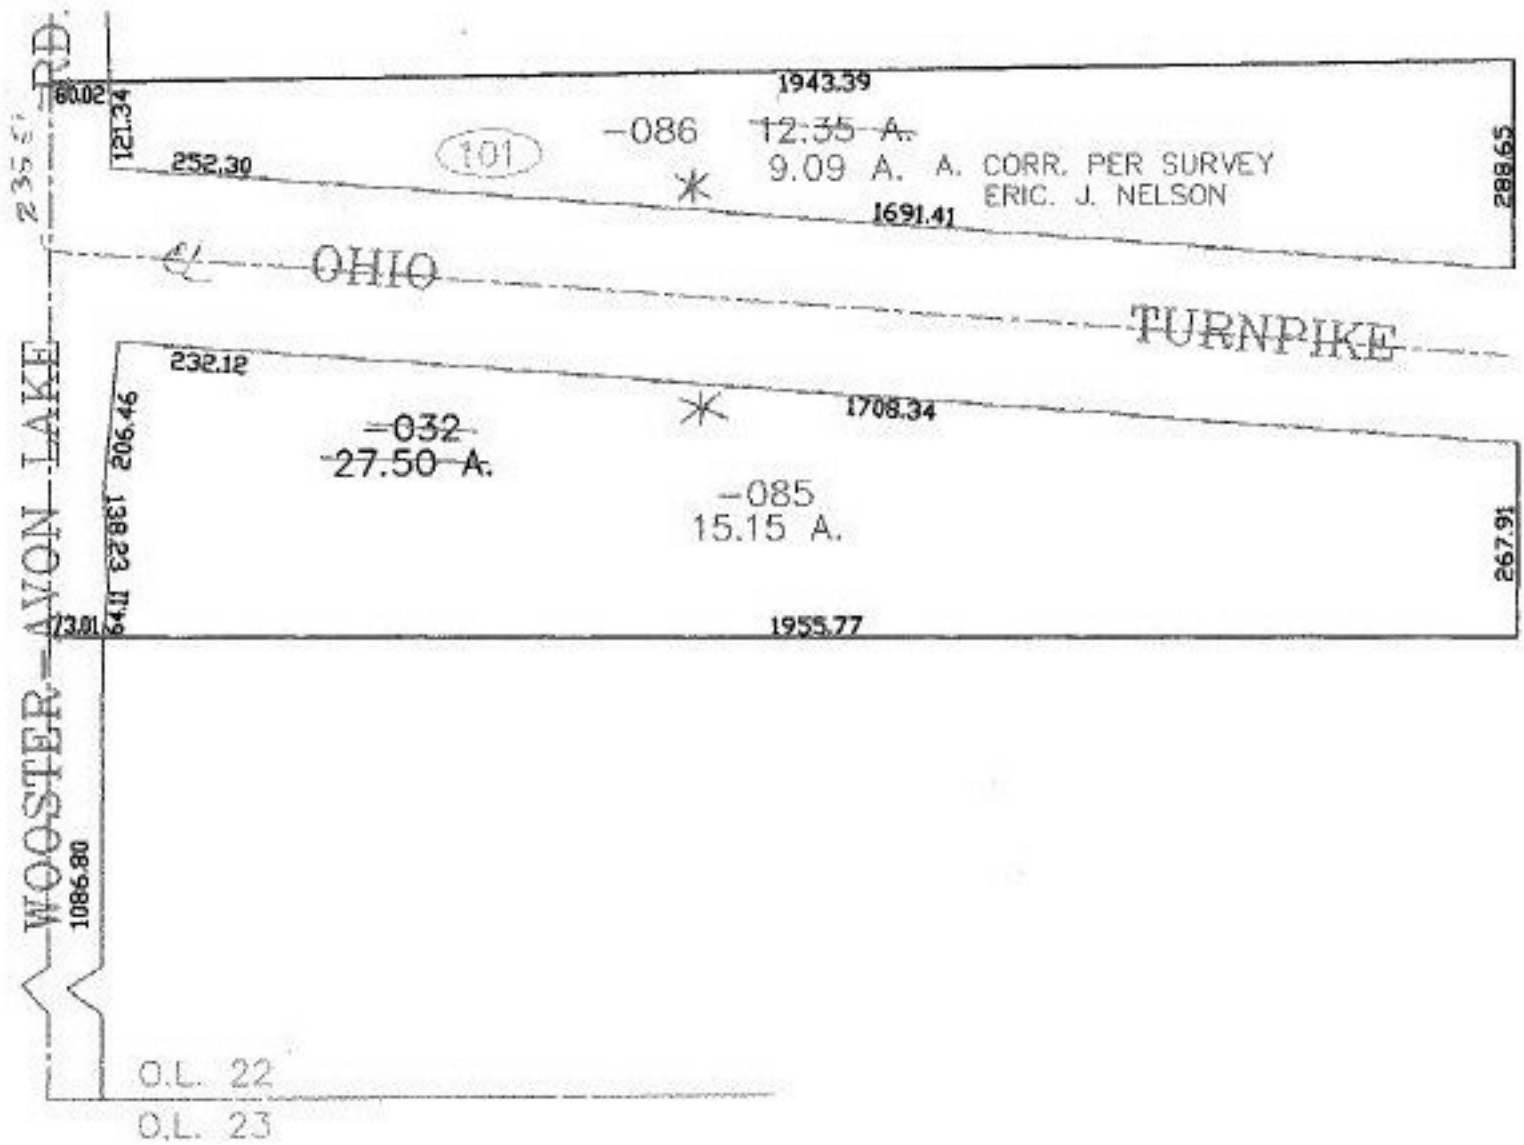

EASTER

PARENT PARCEL: 07-00-022-101-032

CHILD PARCEL: 07-00-022-101-085, -086

STARTING POINT: CENTERLINE OF WOOSTER-AVON LAKE RD. & O.L. 22

NO. 00857

SPLITS/DEEDS PROCESSED

LORAIN COUNTY TAX MAP DEPARTMENT
226 MIDDLE AVE. ELYRIA, OHIO

SURVEYED BY: ERIC J. NELSON

CLOSURE: 0.00 : 10.000

MAP PAGE(S): 7-00-022-C

APPROVED BY: JAH DATE: 10-17-01

SCALE: 1" = 300' PRIOR INSTRUMENT: OR 1050/413