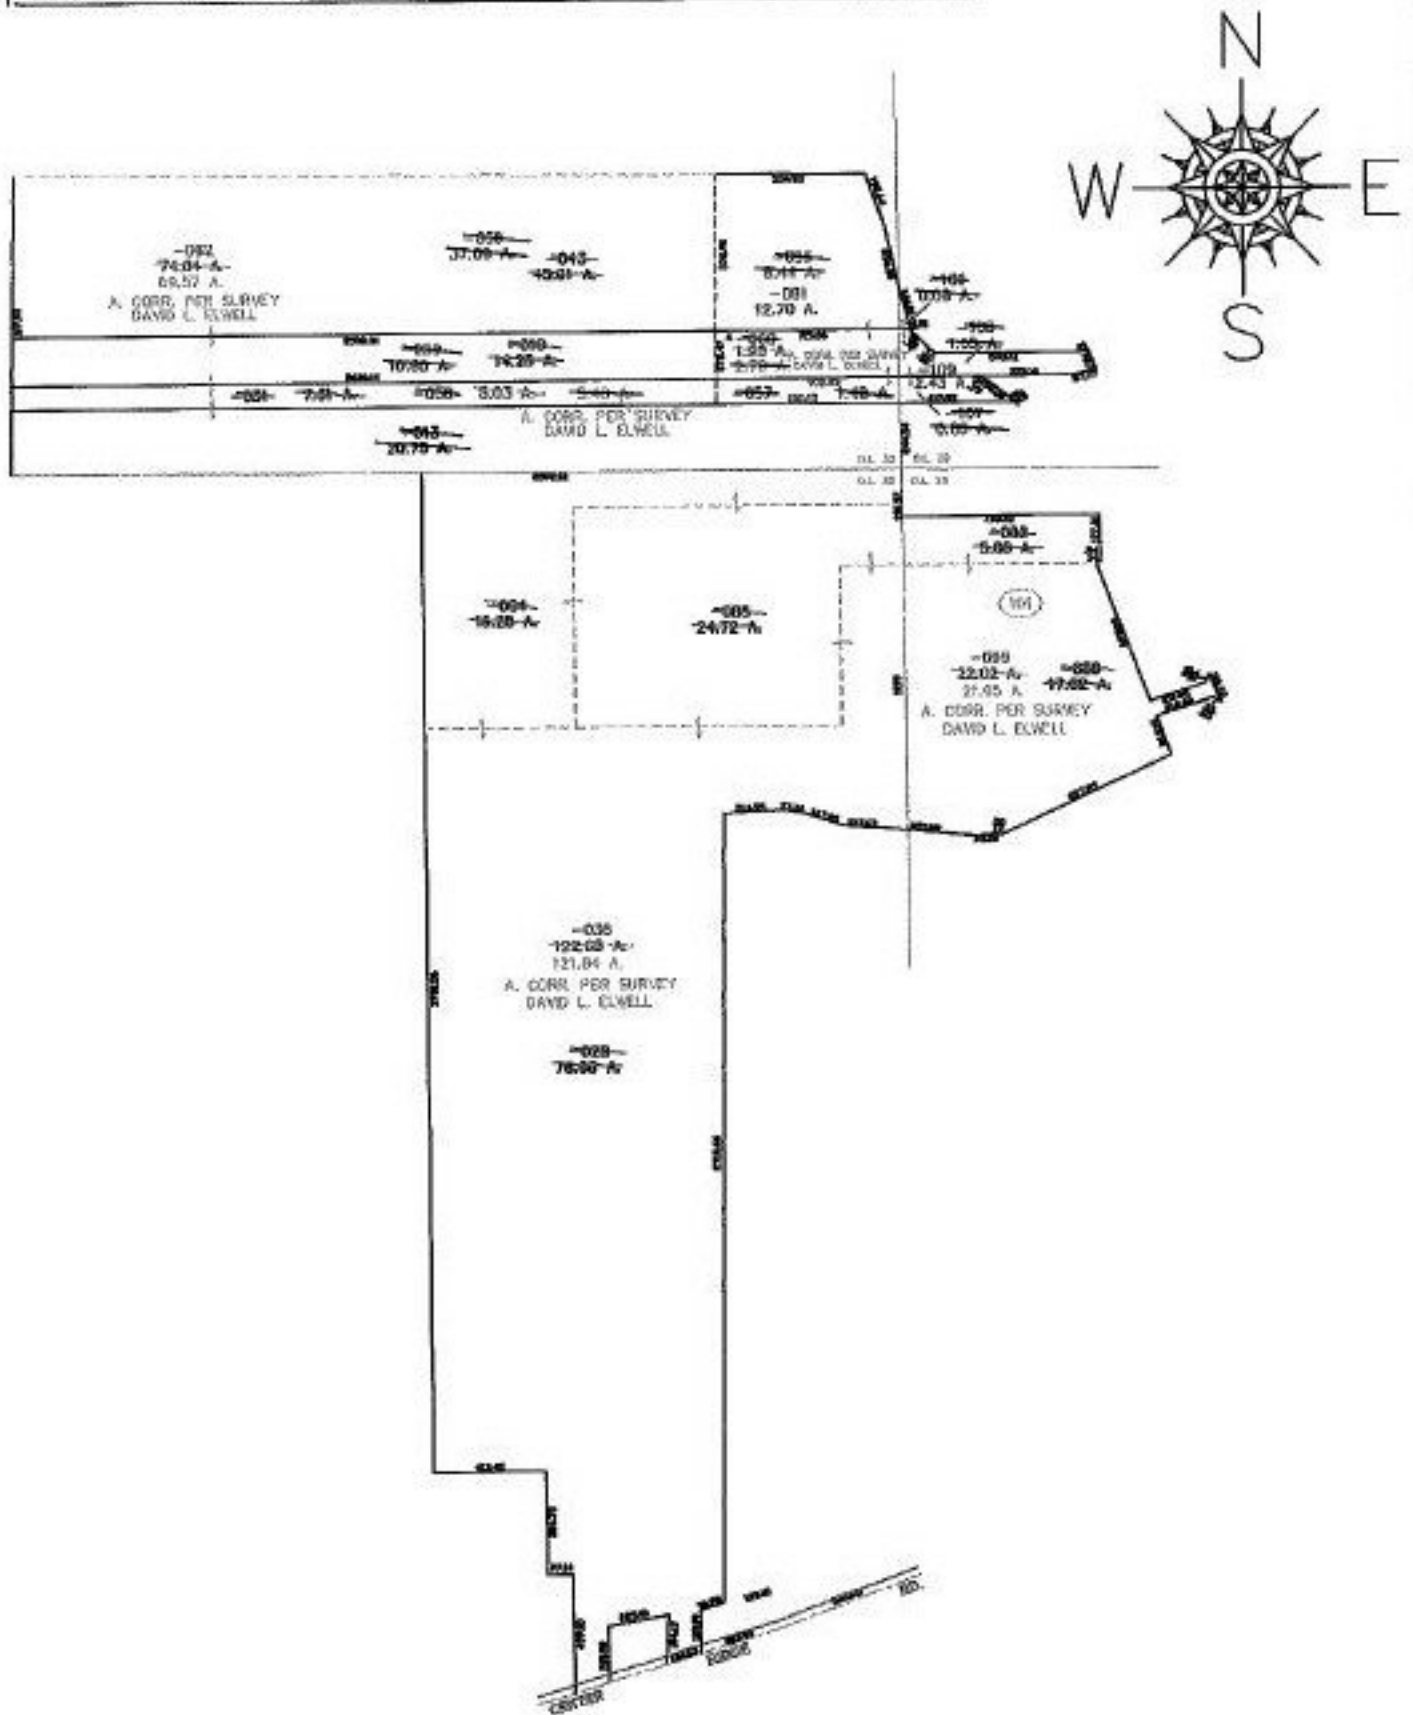

PARENT PARCEL: 07-00-032-000-043, -031, -010
CHILD PARCEL: 07-00-032-000-055 THRU -062
STARTING POINT: CORNER OF O.L. 32 & O.L. 33 & O.L. 29 & O.L. 28

NO. 00853

SPLITS/DEEDS PROCESSED

LORAIN COUNTY TAX MAP DEPARTMENT
226 MIDDLE AVE. ELYRIA, OHIO

SURVEYED BY: DAVID L. ELWELL
CLOSURE: 0.00 : 10.000
MAP PAGE(S): 7-B
APPROVED BY: JAH DATE: 8-23-01
SCALE: 1" = 800 PRIOR INSTRUMENT: 980586193