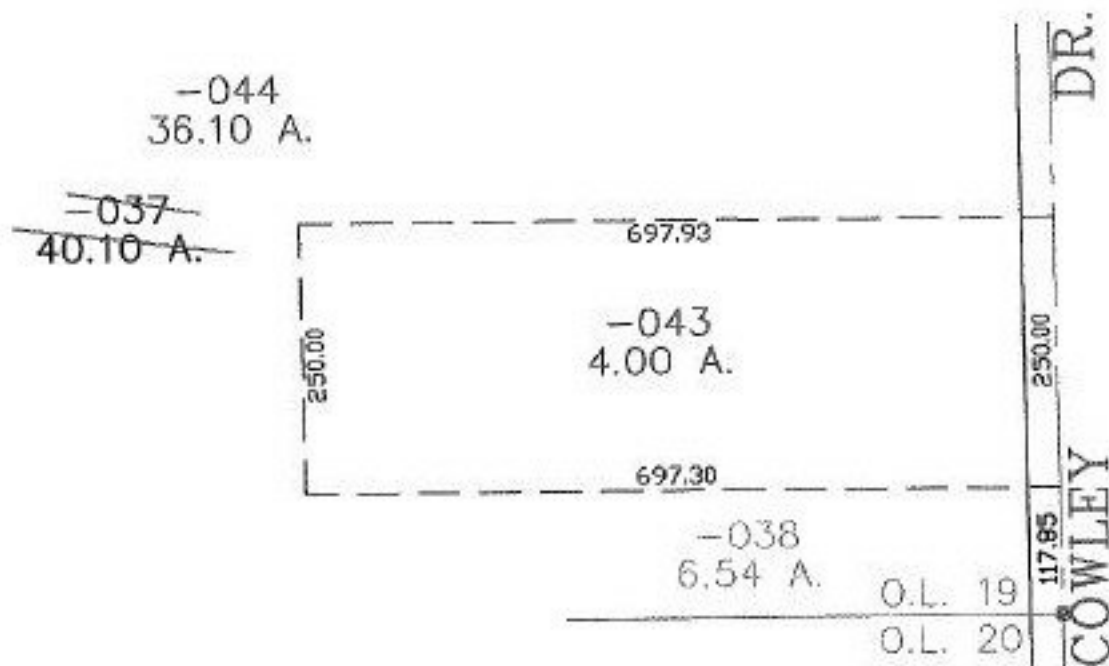

RASIER

PARENT PARCEL: 11-00-019-000-037

CHILD PARCEL: 11-00-019-000-043, -044

STARTING POINT: CENTERLINE OF COWLEY RD. & O.L. 19

NO. 00846

**SPLITS/DEEDS PROCESSED**  
 LORAIN COUNTY TAX MAP DEPARTMENT  
 226 MIDDLE AVE. ELYRIA, OHIO

SURVEYED BY: RICHARD D. CARLSON  
 CLOSURE: 0.00 ; 10.000  
 MAP PAGE(S): 11-00-019-A, B  
 APPROVED BY: JAH DATE: 8-16-01  
 SCALE: 1" = 200' PRIOR INSTRUMENT: 20000696675