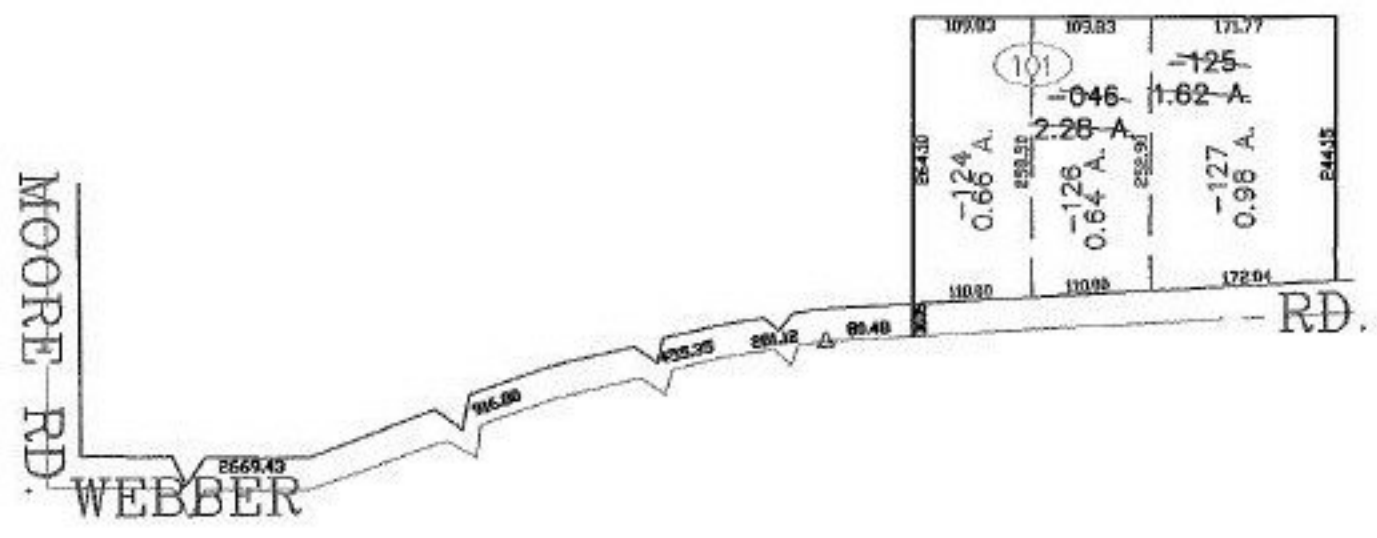

RASTER

PARENT PARCEL: 04-00-008-101-046
CHILD PARCEL: 04-00-008-101-124 THRU -127
STARTING POINT: XXXXXX

NO. 00838

SPLITS/DEEDS PROCESSED
LORAIN COUNTY TAX MAP DEPARTMENT
226 MIDDLE AVE. ELYRIA, OHIO

SURVEYED BY: JOHN H. CRAWFORD IV
CLOSURE: 0.00 : 10.000
MAP PAGE(S): 4-B
APPROVED BY: JAH DATE: 8-13-01
SCALE: 1" = 200 PRIOR INSTRUMENT: 20000723732