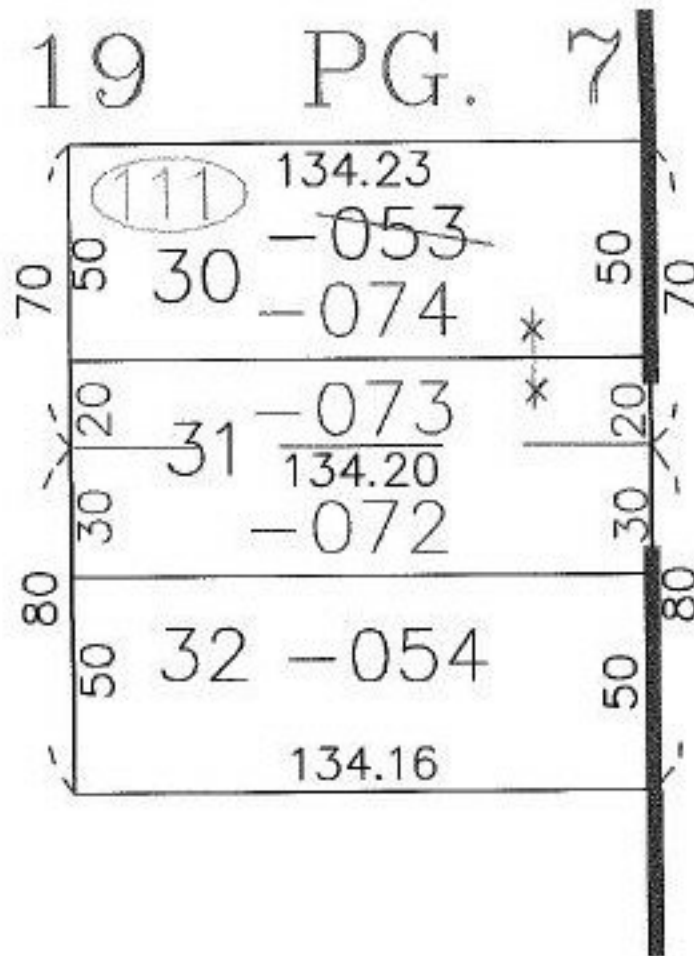

EASTER

PARENT PARCEL: 03-00-108-111-053

CHILD PARCEL: 03-00-108-111-072, -073, -074

STARTING POINT: CORNER OF SUBLLOT 31

NO. 00837

# HILLS ALLOT.

VOL 19 PG. 7

**SPLITS/DEEDS PROCESSED**  
**LORAIN COUNTY TAX MAP DEPARTMENT**  
 226 MIDDLE AVE. ELYRIA, OHIO

SURVEYED BY: JOHN CLOUD SKONIECZNY  
 CLOSURE: 0.00 : 10.000  
 MAP PAGE(S): 03-00-108-B  
 APPROVED BY: JAH DATE: 8-8-01  
 SCALE: 1" = 50' PRIOR INSTRUMENT: 970479174