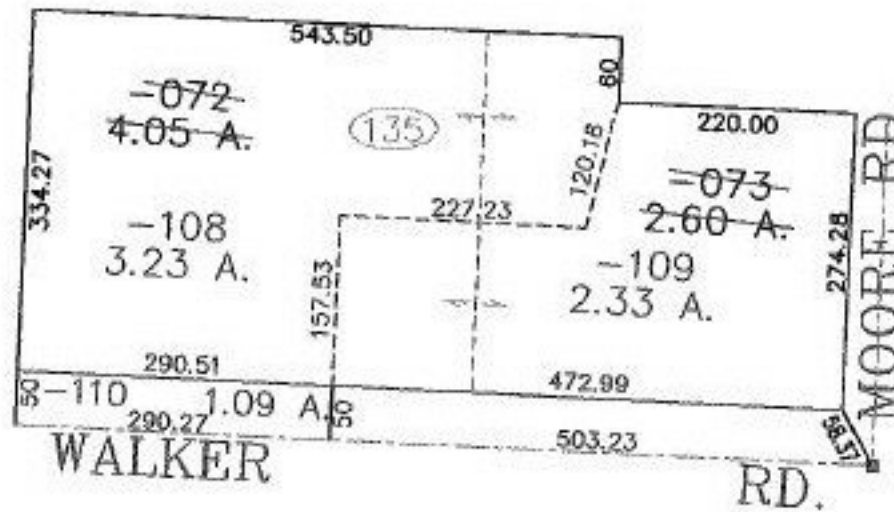

RASTER

PARENT PARCEL: 04-00-006-135-072, -073

CHILD PARCEL: 04-00-006-135-108 THRU 110

STARTING POINT: CENTERLINE OF WALKER RD. & MOORE RD.

NO. 00831

**SPLITS/DEEDS PROCESSED**  
 LORAIN COUNTY TAX MAP DEPARTMENT  
 226 MIDDLE AVE. ELYRIA, OHIO

SURVEYED BY: RALPH M. GUGAR  
 CLOSURE: 0.00 : 10.000  
 MAP PAGE(S): 4-00-006-11  
 APPROVED BY: JAH DATE: 8-15-01  
 SCALE: 1" = 200' PRIOR INSTRUMENT: DV 314/609