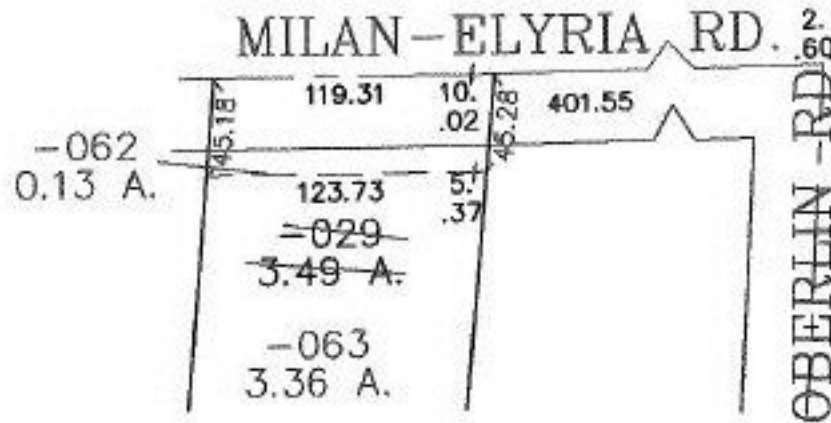

MASTER

PARENT PARCEL: 05-00-053-000-029

CHILD PARCEL: 05-00-053-000-062, -063

STARTING POINT: CENTERLINE OF MILAN-ELYRIA RD. & OBERLIN RD.

NO. 00825

**SPLITS/DEEDS PROCESSED**  
**LORAIN COUNTY TAX MAP DEPARTMENT**  
 226 MIDDLE AVE. ELYRIA, OHIO

SURVEYED BY: JAMES E. KENYON  
 CLOSURE: 0.00 : 10.000  
 MAP PAGE(S): 5-00-053-B  
 APPROVED BY: JAH DATE: 2-28-02  
 SCALE: 1" = 100' PRIOR INSTRUMENT: 20020803183