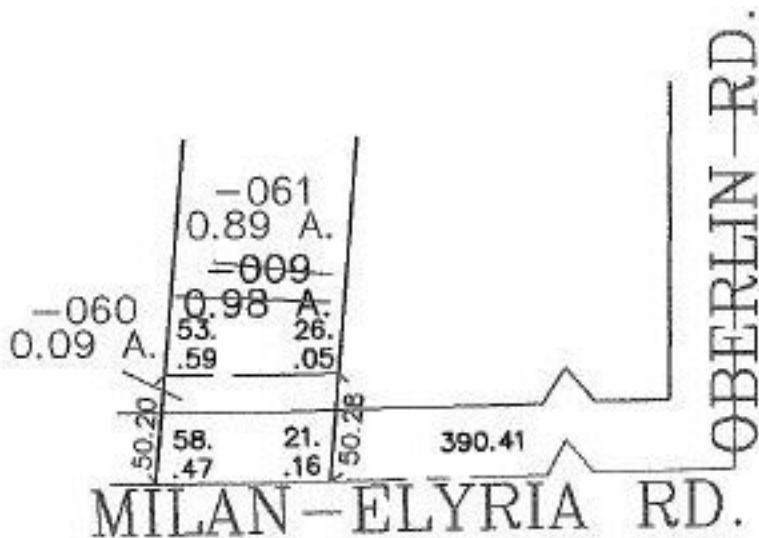

RASTER

PARENT PARCEL: 05-00-053-000-009

CHILD PARCEL: 05-00-053-000-060, -061

STARTING POINT: CENTERLINE MILAN-ELYRIA RD. & OBERLIN RD.

NO. 00824

SPLITS/DEEDS PROCESSED

LORAIN COUNTY TAX MAP DEPARTMENT
226 MIDDLE AVE. ELYRIA, OHIO

SURVEYED BY: JAMES E. KENYON

CLOSURE: 0.00 : 10.000

MAP PAGE(S): 5-00-053-B

APPROVED BY: JAH DATE: 2-27-02

SCALE: 1" = 100' PRIOR INSTRUMENT: OR 1459/263