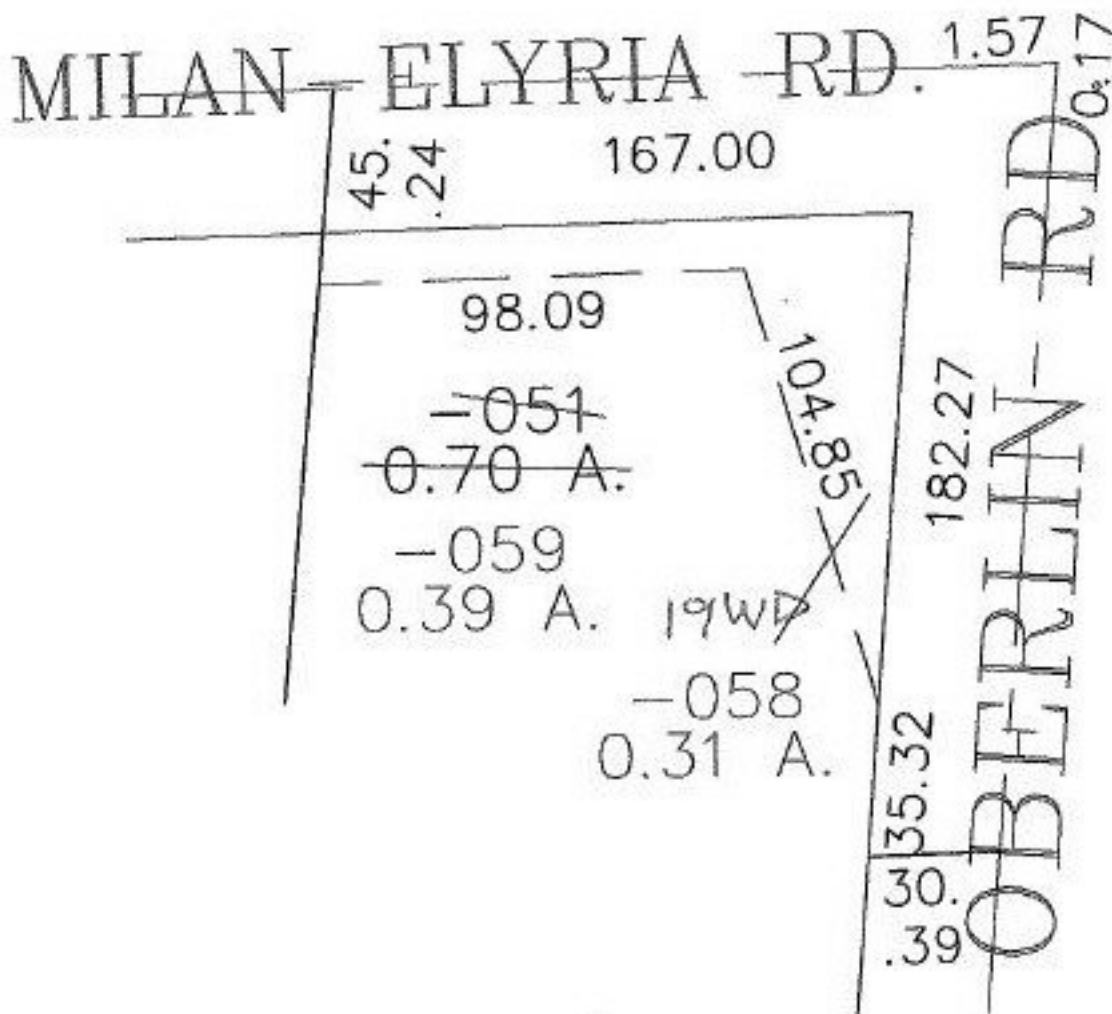

PASTER

PARENT PARCEL: 05-00-053-000-051

CHILD PARCEL: 05-00-053-000-058, -059

STARTING POINT: CENTERLINE OF MILAN-ELYRIA RD. & OBERLIN RD.

NO. 00823

SPLITS/DEEDS PROCESSED
 LORAIN COUNTY TAX MAP DEPARTMENT
 226 MIDDLE AVE. ELYRIA, OHIO

SURVEYED BY: JAMES E. KENYON
 CLOSURE: 0.00 : 10.000
 MAP PAGE(S): 5-00-053-B
 APPROVED BY: JAH DATE: 2-27-02
 SCALE: 1" = 50' PRIOR INSTRUMENT: 990614681