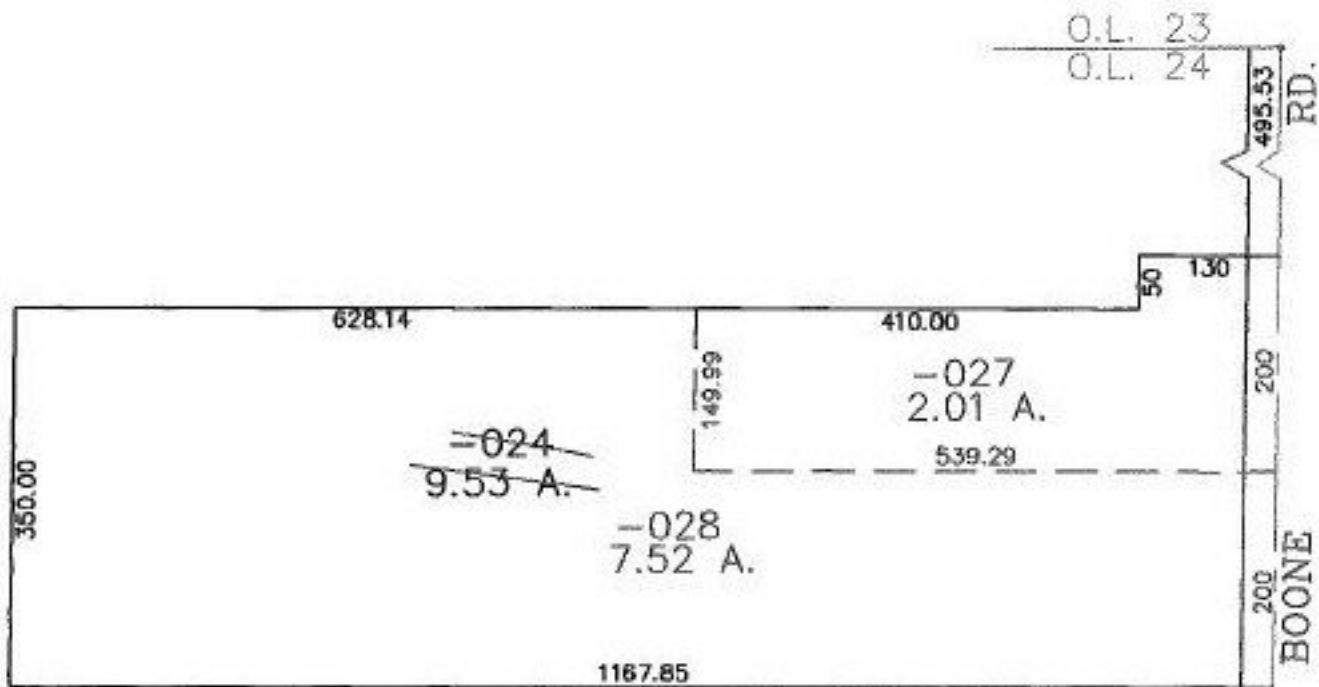

RASTER

PARENT PARCEL: 12-00-024-000-024

CHILD PARCEL: 12-00-024-000-027, -028

STARTING POINT: CENTERLINE OF BOONE RD. & O.L. 24

NO. 00801

SPLITS/DEEDS PROCESSED
 LORAIN COUNTY TAX MAP DEPARTMENT
 226 MIDDLE AVE. ELYRIA, OHIO

SURVEYED BY: TIMOTHY J. FELLER
 CLOSURE: 0.00 ; 10.000
 MAP PAGE(S): 12-00-024-B
 APPROVED BY: JAH DATE: 7-3-01
 SCALE: 1" = 200 PRIOR INSTRUMENT: 20000699433