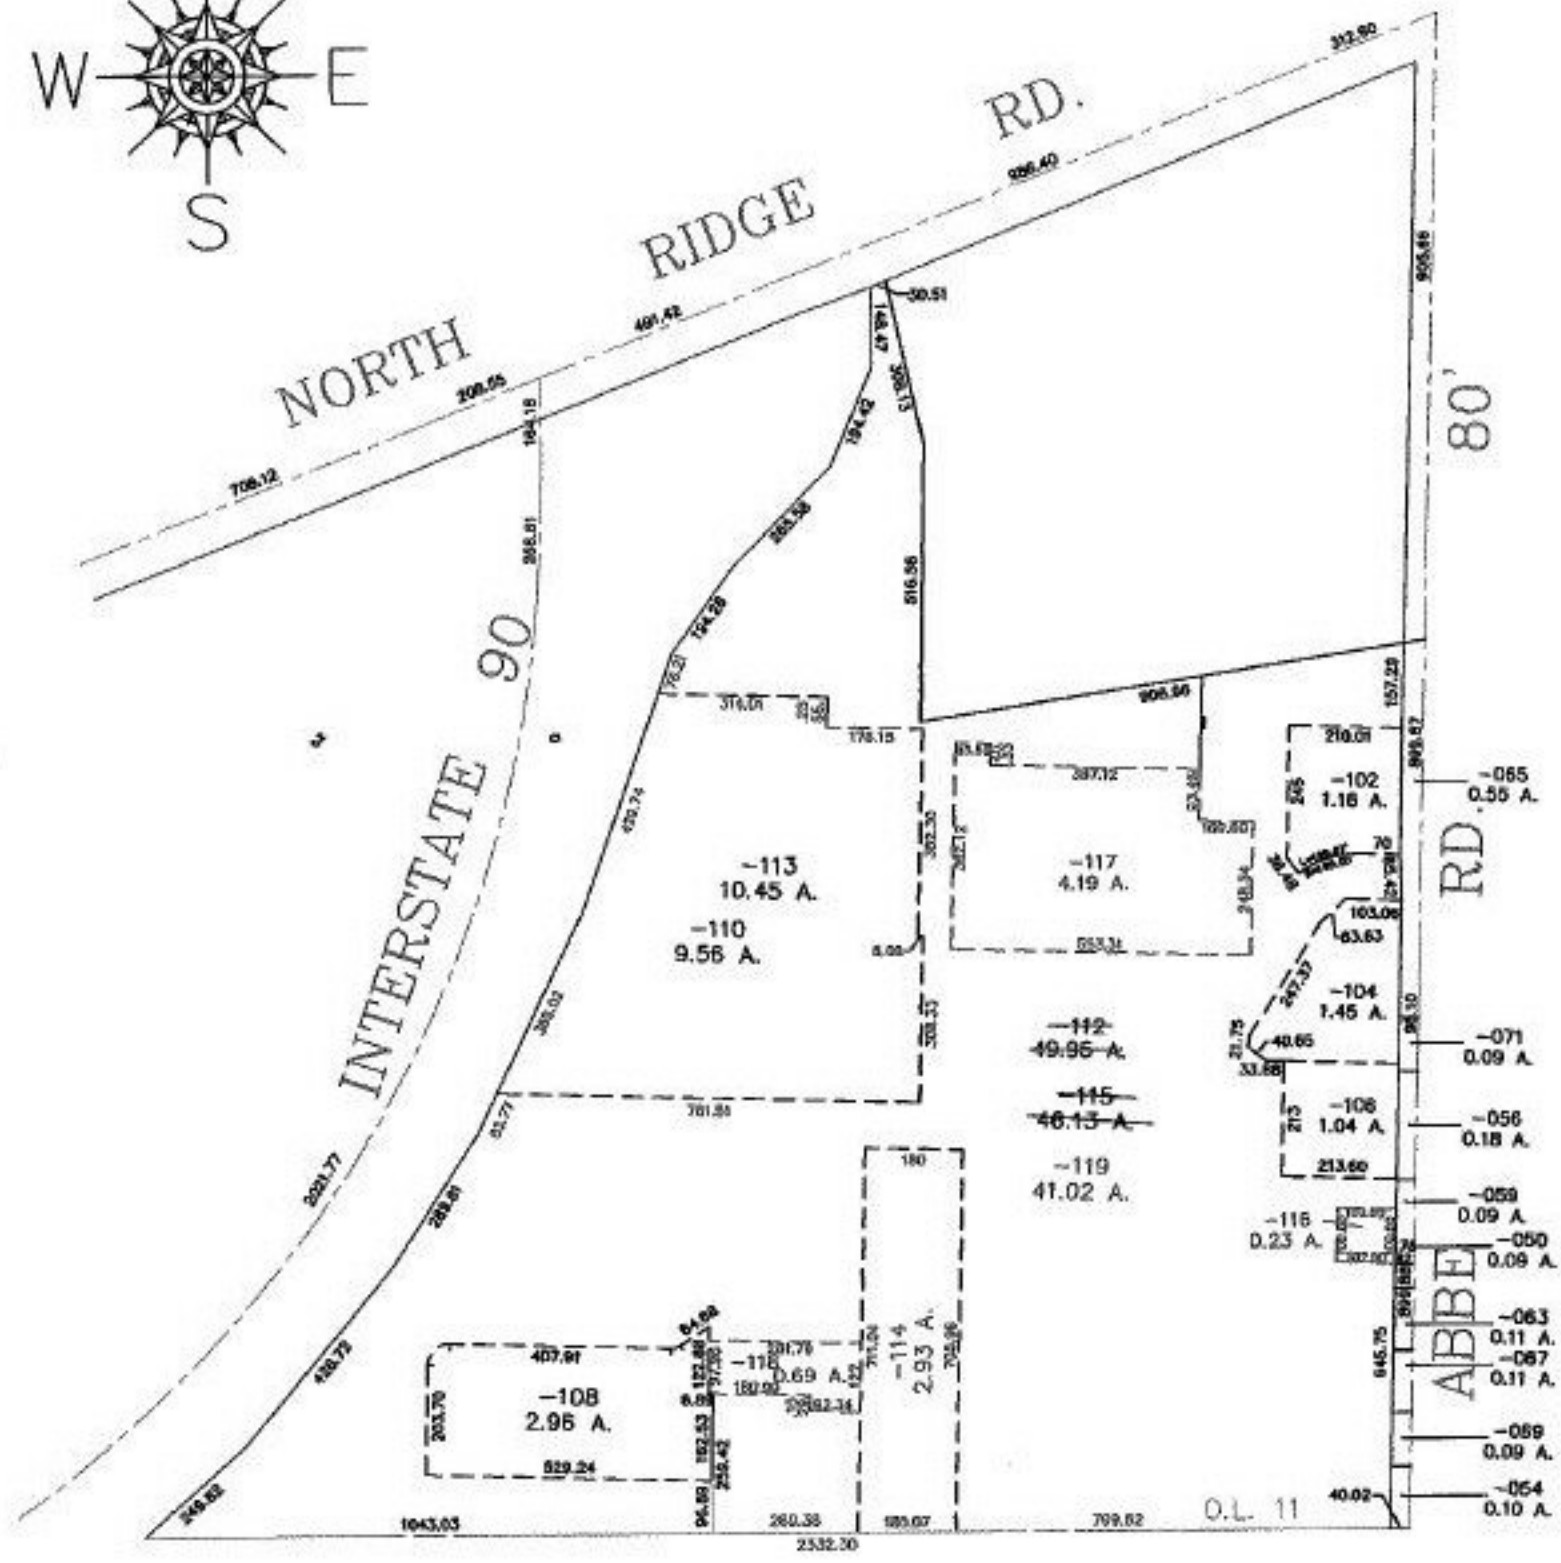

RASTER

NO. 00796

PARENT PARCEL: 03-00-011-102-115
CHILD PARCEL: 03-00-011-102-116 THRU -119
STARTING POINT: MON. BOX, CL OF ABBE RD. & SOUTH LINE OF O.L. 11

SPLITS/DEEDS PROCESSED
LORAIN COUNTY TAX MAP DEPARTMENT
226 MIDDLE AVE. ELYRIA, OHIO

SURVEYED BY: DONALD WOIKE
CLOSURE: 0.01 : 10.000
MAP PAGE(S): 3-1
APPROVED BY: JAH DATE: 6-26-01
SCALE: 1" = 400' PRIOR INSTRUMENT: 20010745002