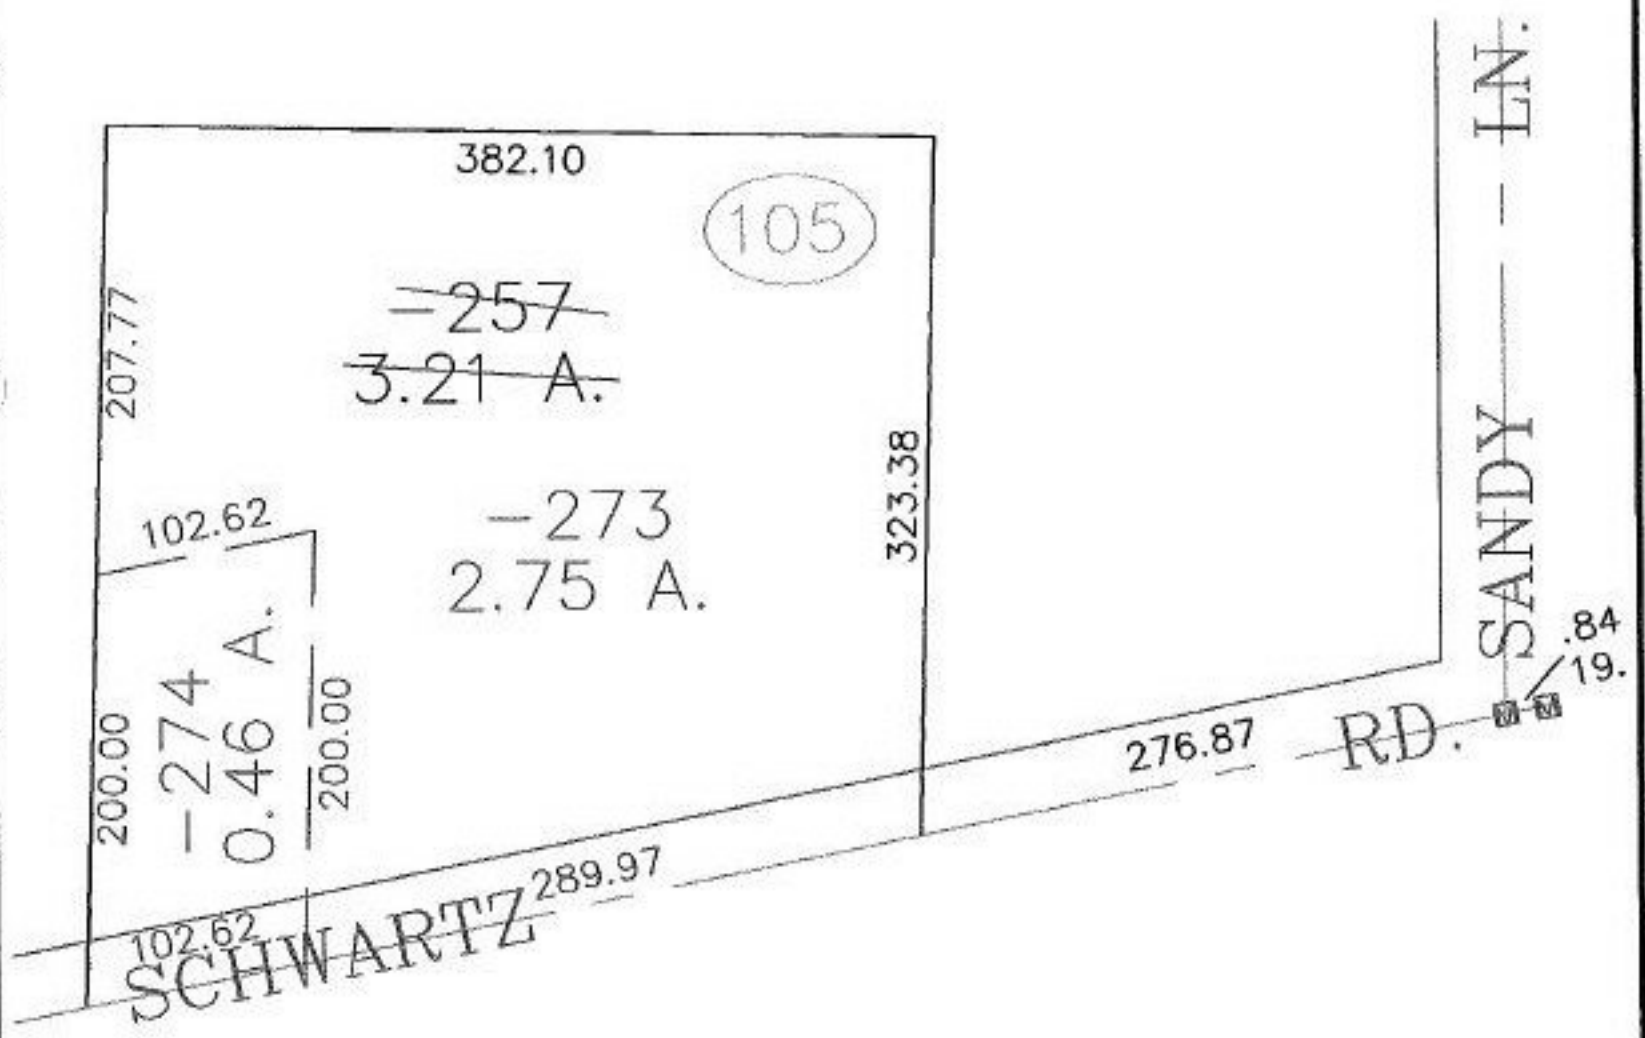

RASTER

PARENT PARCEL: 04-00-023-105-257
CHILD PARCEL: 04-00-023-105-273, -274
STARTING POINT: CENTERLINE OF SCHWARTZ RD. & SANDY LN.

NO. 00793

SPLITS/DEEDS PROCESSED
LORAIN COUNTY TAX MAP DEPARTMENT
226 MIDDLE AVE. ELYRIA, OHIO

SURVEYED BY: DANE A. HOPONEK
CLOSURE: 0.00 : 10.000
MAP PAGE(S): 4-00-023-G
APPROVED BY: JAH DATE: 6-22-01
SCALE: 1" = 100' PRIOR INSTRUMENT: DV 1376/563