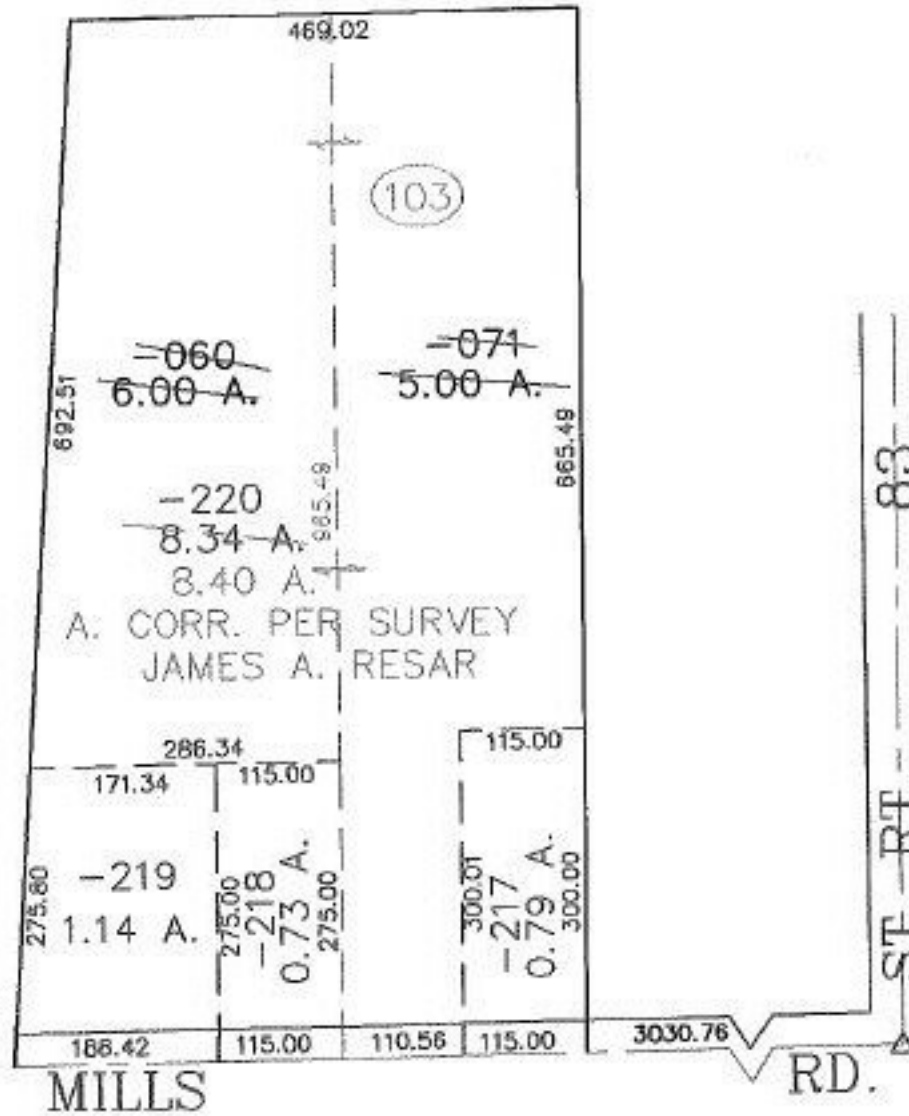

PARENT PARCEL: 04-00-012-103-060, -071
CHILD PARCEL: 04-00-012-103-217 THRU -220
STARTING POINT: CENTERLINE OF MILLS RD. & ST. RT. 83

NO. 00758

SPLITS/DEEDS PROCESSED
LORAIN COUNTY TAX MAP DEPARTMENT
226 MIDDLE AVE. ELYRIA, OHIO

SURVEYED BY: JAMES A. RESAR
CLOSURE: 0.00 : 10.00
MAP PAGE(S): 04-00-012-H
APPROVED BY: JAH DATE: 6-15-01
SCALE: 1" = 200' PRIOR INSTRUMENT: DV 1408/423