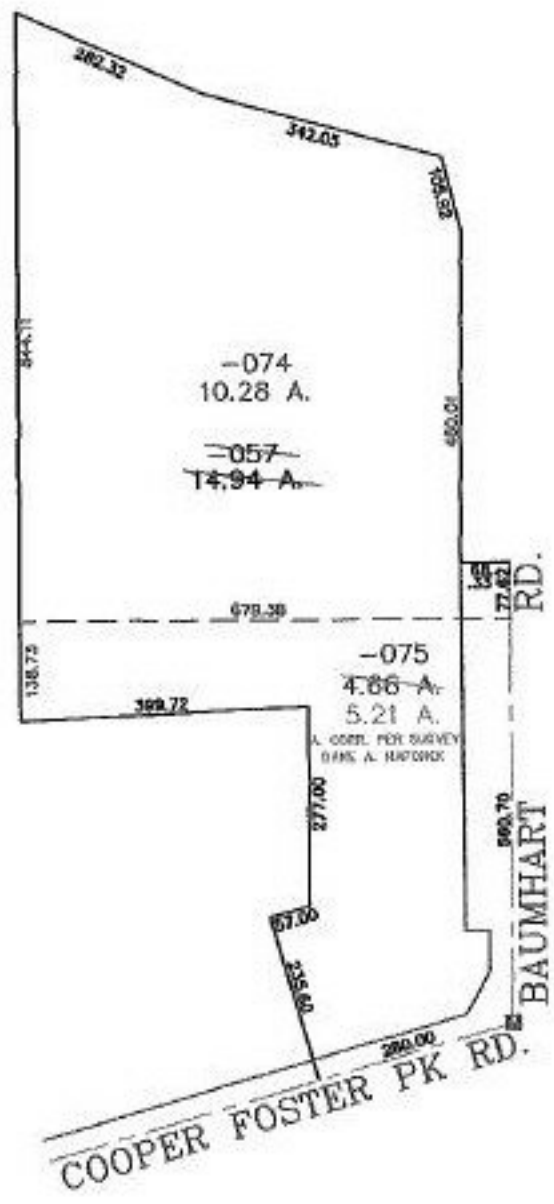

RASTER

PARENT PARCEL: 01-00-027-000-057

CHILD PARCEL: 01-00-027-000-074, -075

STARTING POINT: CENTERLINE OF COOPER FOSTER PK. RD. & BAUMHART RD.

NO. 00753

**SPLITS/DEEDS PROCESSED**  
LORAIN COUNTY TAX MAP DEPARTMENT  
226 MIDDLE AVE. ELYRIA, OHIO

SURVEYED BY: DANE A. HAPONEK  
CLOSURE: 0.00 : 10.000  
MAP PAGE(S): 1-00-027-B  
APPROVED BY: JAH DATE: 5-21-01  
SCALE: 1" = 300 PRIOR INSTRUMENT: DV 1420/57