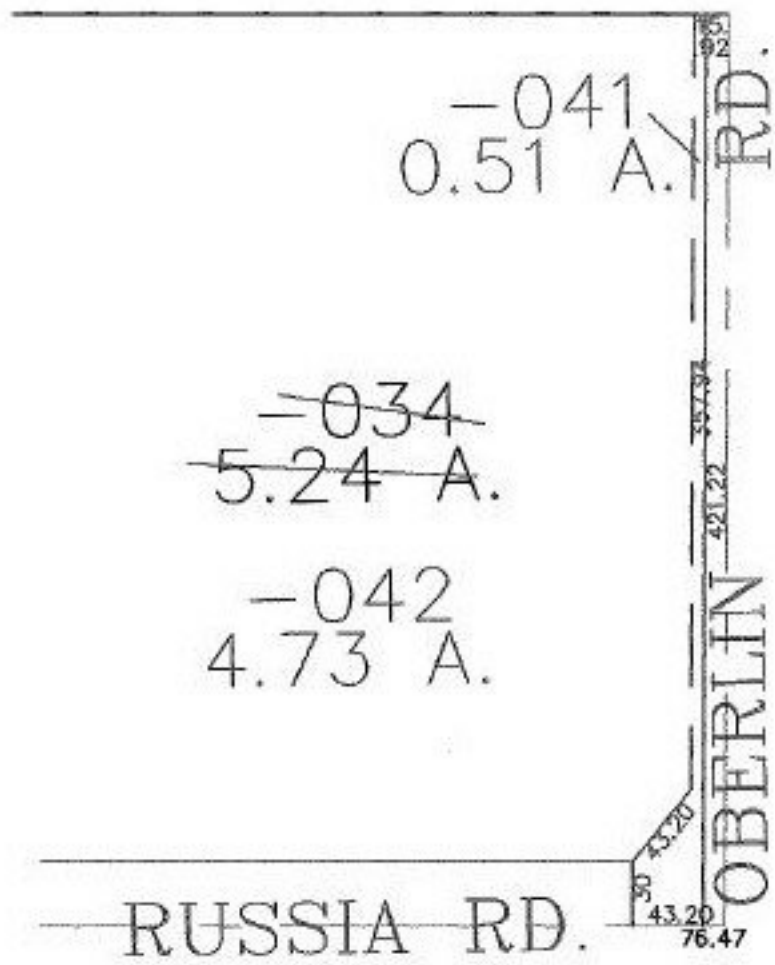

MASTER

PARENT PARCEL: 09-00-015-000-034

CHILD PARCEL: 09-00-015-000-041, -042

STARTING POINT: CENTER LINE OF RUSSIA RD. & OBERLIN RD.

NO. 00745

**SPLITS/DEEDS PROCESSED**  
 LORAIN COUNTY TAX MAP DEPARTMENT  
 226 MIDDLE AVE. ELYRIA, OHIO

SURVEYED BY: JAMES E. KENYON  
 CLOSURE: 0.01 : 10.000  
 MAP PAGE(S): 9-B  
 APPROVED BY: JAH DATE: 5-14-01  
 SCALE: 1" = 100' PRIOR INSTRUMENT: 980526654