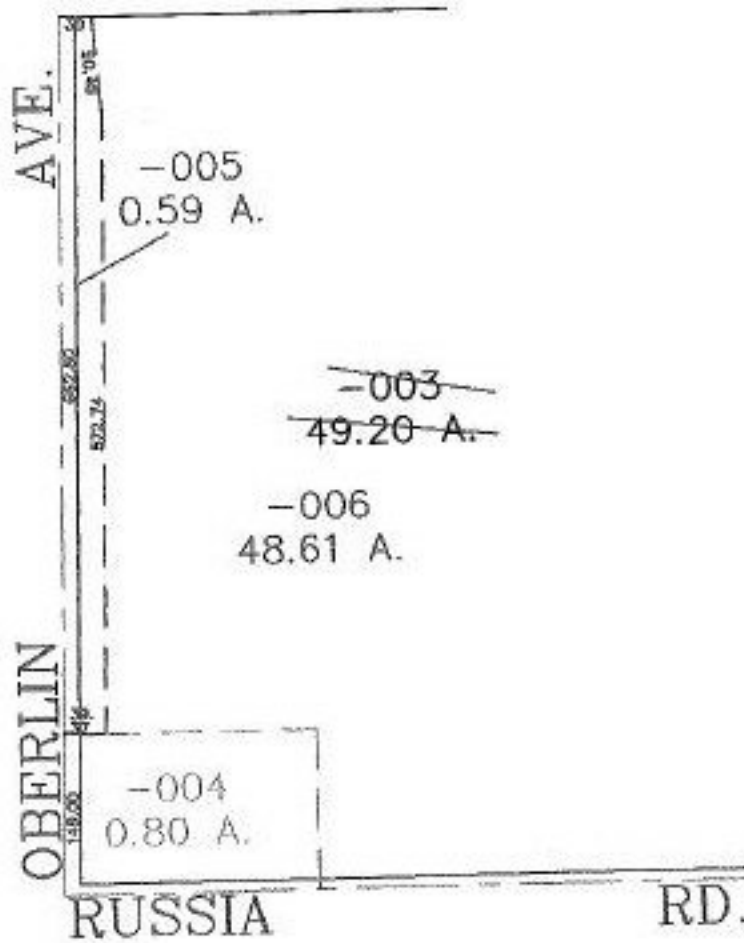

RASTER

PARENT PARCEL: 09-00-016-000-003  
CHILD PARCEL: 09-00-016-000-005, -006  
STARTING POINT: CENTERLINE OF RUSSIA RD. & OBERLIN RD.

NO. 00744

**SPLITS/DEEDS PROCESSED**  
LORAIN COUNTY TAX MAP DEPARTMENT  
226 MIDDLE AVE. ELYRIA, OHIO

SURVEYED BY: JAMES E. KENYON  
CLOSURE: 0.01 : 10,000  
MAP PAGE(S): 9-C  
APPROVED BY: JAH DATE: 5-14-01  
SCALE: 1" = 200' PRIOR INSTRUMENT: 970489207