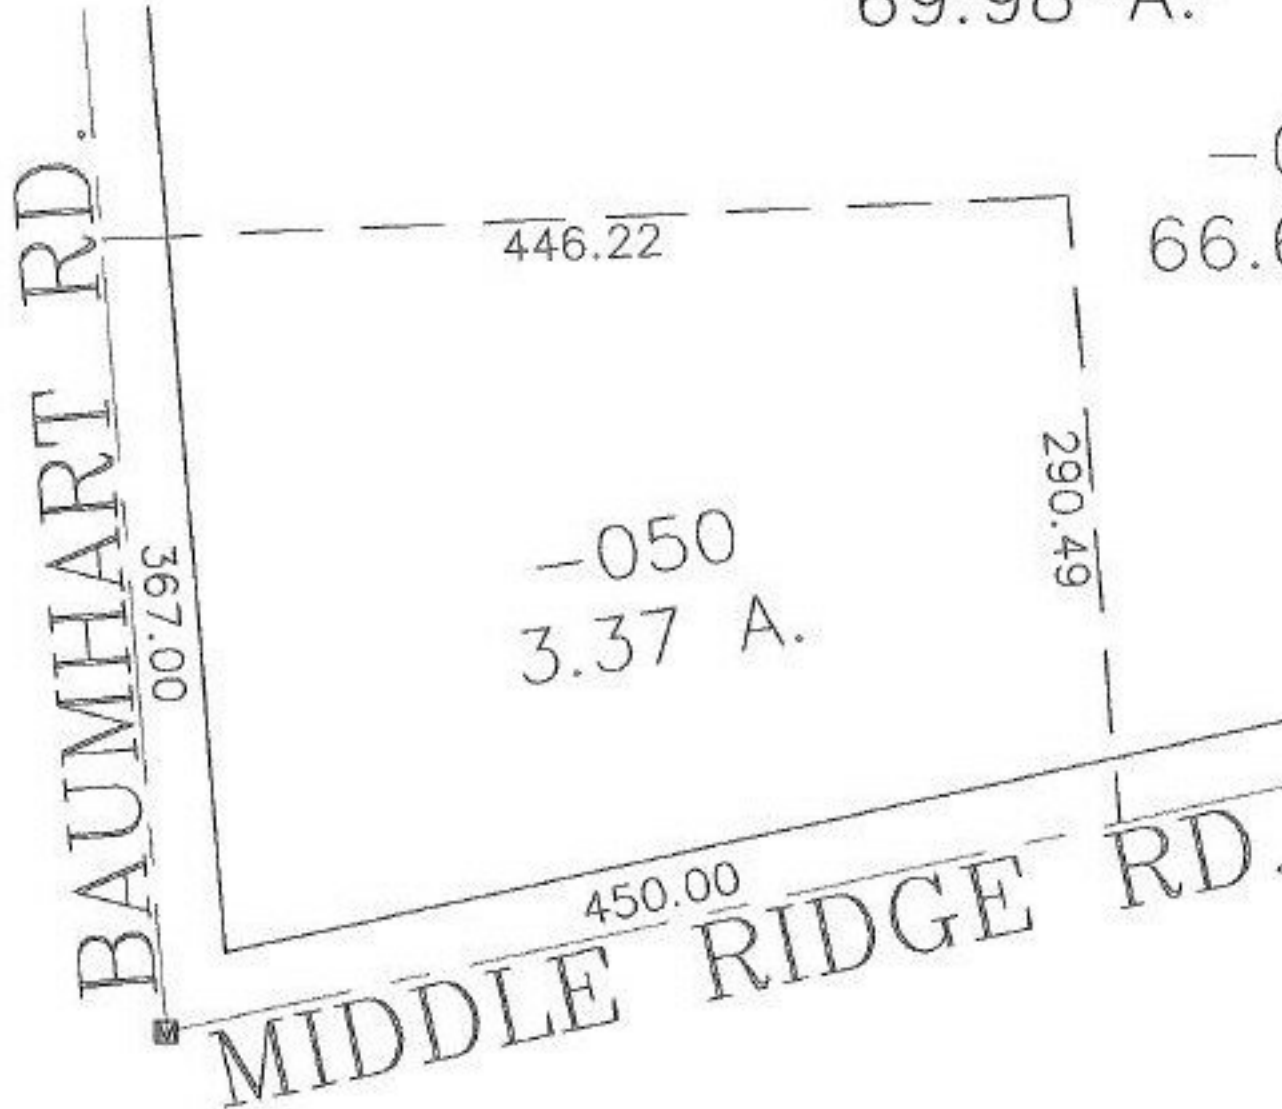

RASTER

PARENT PARCEL: 01-00-055-000-002

CHILD PARCEL: 01-00-055-000-050, -051

STARTING POINT: CENTERLINE OF BAUHART RD. & MIDDLE RIDGE RD.

NO. 00740

~~-049~~
~~69.98 A.~~

-051
66.61 A.

-050
3.37 A.

SPLITS/DEEDS PROCESSED

LORAIN COUNTY TAX MAP DEPARTMENT
226 MIDDLE AVE. ELYRIA, OHIO

SURVEYED BY: THOMAS A. SIMON

CLOSURE: 0.00 : 10.000

MAP PAGE(S): 1-1

APPROVED BY: JAH DATE: 5-9-01

SCALE: 1" = 100 PRIOR INSTRUMENT: 20010736368