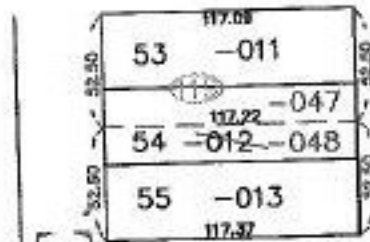

MASTER

PARENT PARCEL: 04-00-019-119-011, -012, -013

CHILD PARCEL: 04-00-019-119-047, -048

STARTING POINT: SIDELINE OF FAY AVE & MIDWAY RD.

NO. 00739

FAY AVE

FAY

MIDWAY RD.

SPLITS/DEEDS PROCESSED

LORAIN COUNTY TAX MAP DEPARTMENT
226 MIDDLE AVE. ELYRIA, OHIO

SURVEYED BY: CARL ANDERSON

CLOSURE: 0.10 : 10.000

MAP PAGE(S): 04-00-019-A

APPROVED BY: JAH DATE: 5-9-01

SCALE: 1" = 100' PRIOR INSTRUMENT: 710586