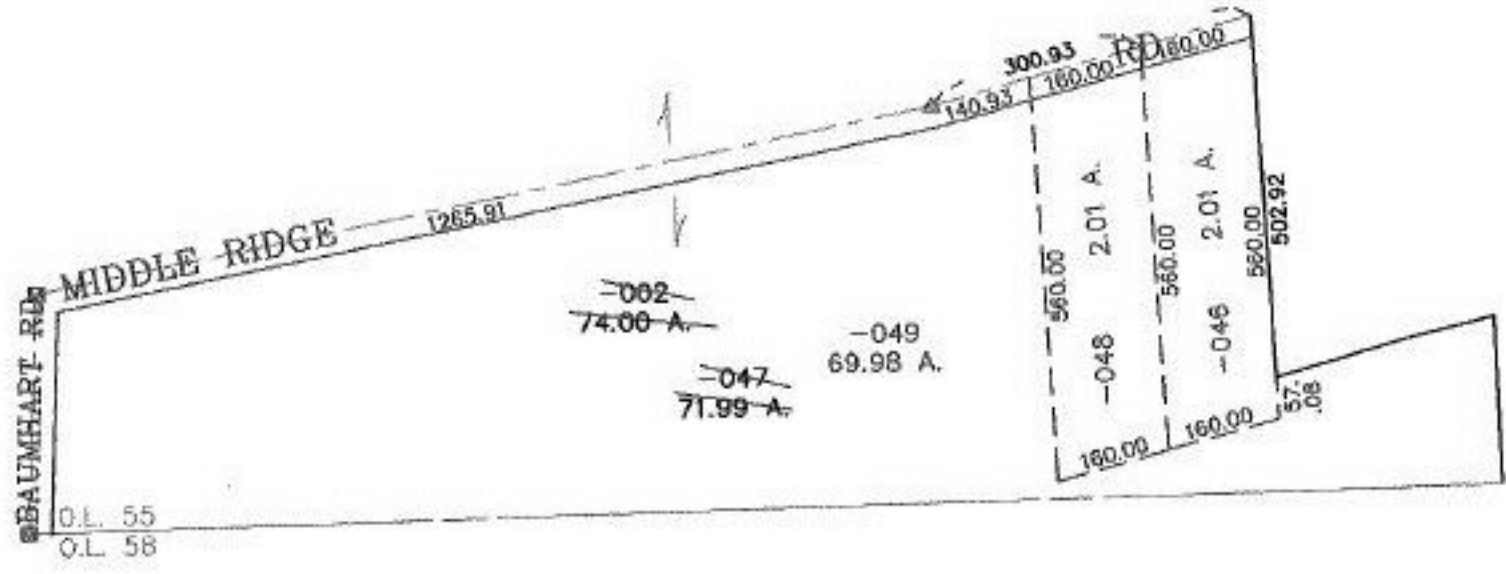

RASTER

PARENT PARCEL: 01-00-055-000-002

CHILD PARCEL: 01-00-055-000-046 thru -049

STARTING POINT: CENTERLINE OF MIDDLE RIDGE RD. & BAUMHART RD.

NO. 00733

**SPLITS/DEEDS PROCESSED**

LORAIN COUNTY TAX MAP DEPARTMENT  
226 MIDDLE AVE. ELYRIA, OHIO

SURVEYED BY: THOMAS A. SIMON  
 CLOSURE: 0.00 : 10.000  
 MAP PAGE(S): 1-L  
 APPROVED BY: JAH DATE: 4-27-01  
 SCALE: 1" = 300' PRIOR INSTRUMENT: 20010736366