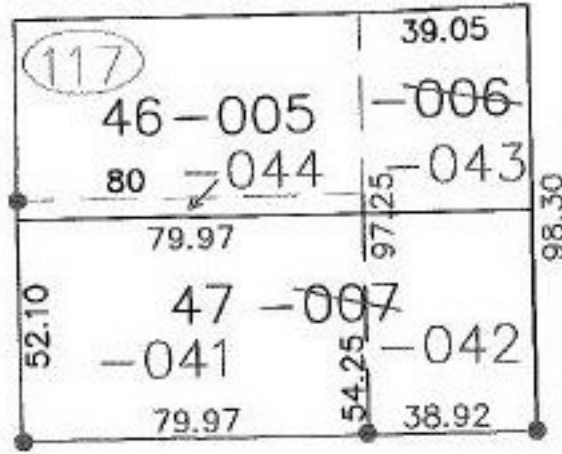

MASTER

PARENT PARCEL: 02-01-006-117-006, -007

CHILD PARCEL: 02-01-006-117-041 THRU -044

STARTING POINT: RIGHT OF WAY LINE OF OBERLIN AVE & WEST 11TH ST.

NO. 00728

OBERLIN AVE.

WEST 11TH ST.

SPLITS/DEEDS PROCESSED

LORAIN COUNTY TAX MAP DEPARTMENT
226 MIDDLE AVE. ELYRIA, OHIO

SURVEYED BY: PHILLIP A. ROSEBECK

CLOSURE: 0.00 : 10.000

MAP PAGE(S): 2-01-006-B

APPROVED BY: JAH DATE: 4-25-01

SCALE: 1" = 50' PRIOR INSTRUMENT: 990638914