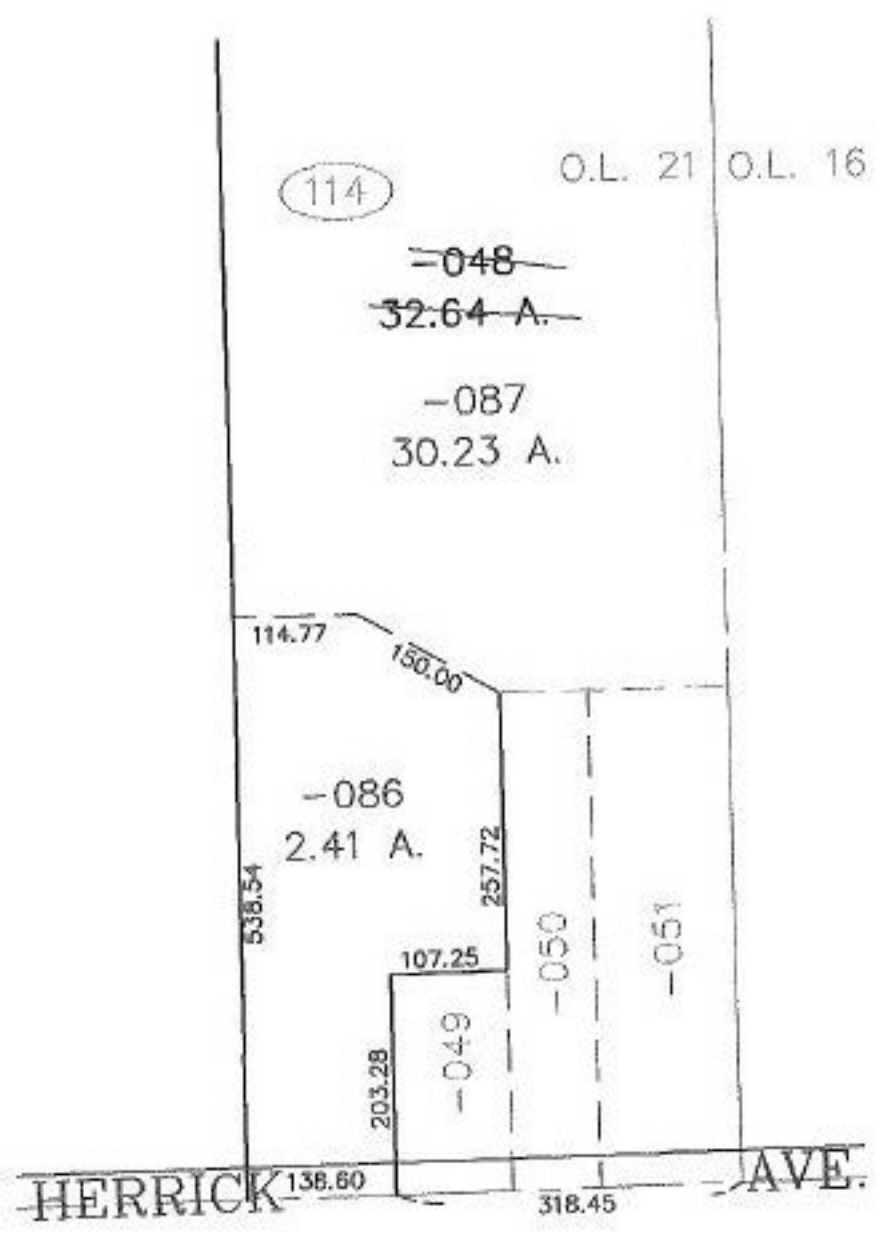

PARENT PARCEL: 18-00-021-114-048
CHILD PARCEL: 18-00-021-114-086, -087
STARTING POINT: CENTERLINE OF HERRICK AVE. & O.L. 21

NO. 00714

SPLITS/DEEDS PROCESSED
LORAIN COUNTY TAX MAP DEPARTMENT
226 MIDDLE AVE. ELYRIA, OHIO

SURVEYED BY: THOMAS M. SNEZEK
CLOSURE: 0.00 : 10.000
MAP PAGE(S): 18-00-021-A, D
APPROVED BY: JAH DATE: 4-9-01
SCALE: 1" = 200' PRIOR INSTRUMENT: 20000702061