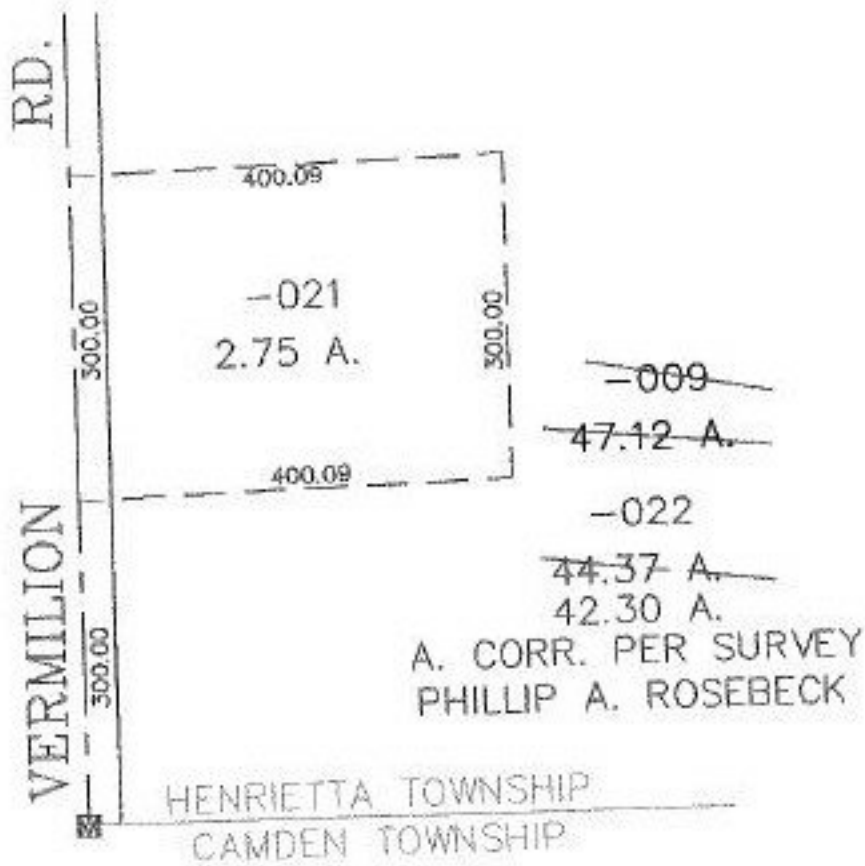

EASTER

NO. 00712

PARENT PARCEL: 08-12-016-000-009

CHILD PARCEL: 08-12-016-000-021, -022

STARTING POINT: CENTERLINE OF VERMILION RD. & HENRIETTA TOWNSHIP LINE

**SPLITS/DEEDS PROCESSED**

LORAIN COUNTY TAX MAP DEPARTMENT  
226 MIDDLE AVE. ELYRIA, OHIO

SURVEYED BY: PHILLIP A. ROSEBECK

CLOSURE: 0.00 : 10,000

MAP PAGE(S): 8-G

APPROVED BY: JAH DATE: 4-6-01

SCALE: 1" = 200' PRIOR INSTRUMENT: DV 1175/630