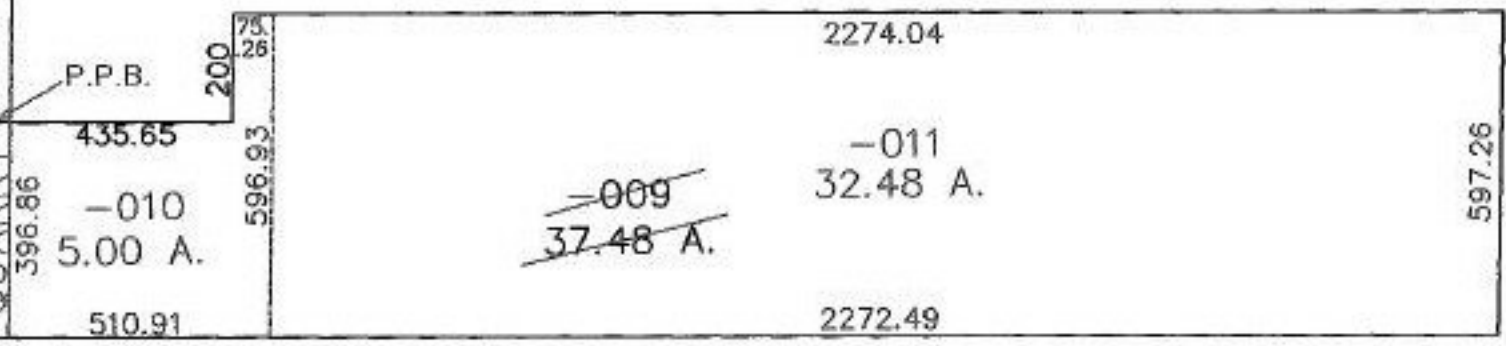

RASTER

PARENT PARCEL: 09-00-022-000-009

CHILD PARCEL: 09-00-022-000-010, -011

STARTING POINT: AT A MON. BOX AT THE INTERSECTION OF RUSSIA RD. AND QUARRY RD.

NO. 00709

RUSSIA RD.

RD.

2073.20

QUARRY RD.

**SPLITS/DEEDS PROCESSED**  
 LORAIN COUNTY TAX MAP DEPARTMENT  
 226 MIDDLE AVE. ELYRIA, OHIO

SURVEYED BY: D. ELWELL  
 CLOSURE: N/A  
 MAP PAGE(S): 9-00-022-A&B  
 APPROVED BY: R.R.M. DATE: 4-2-01  
 SCALE: 1" = 400' PRIOR INSTRUMENT: OR 586/399