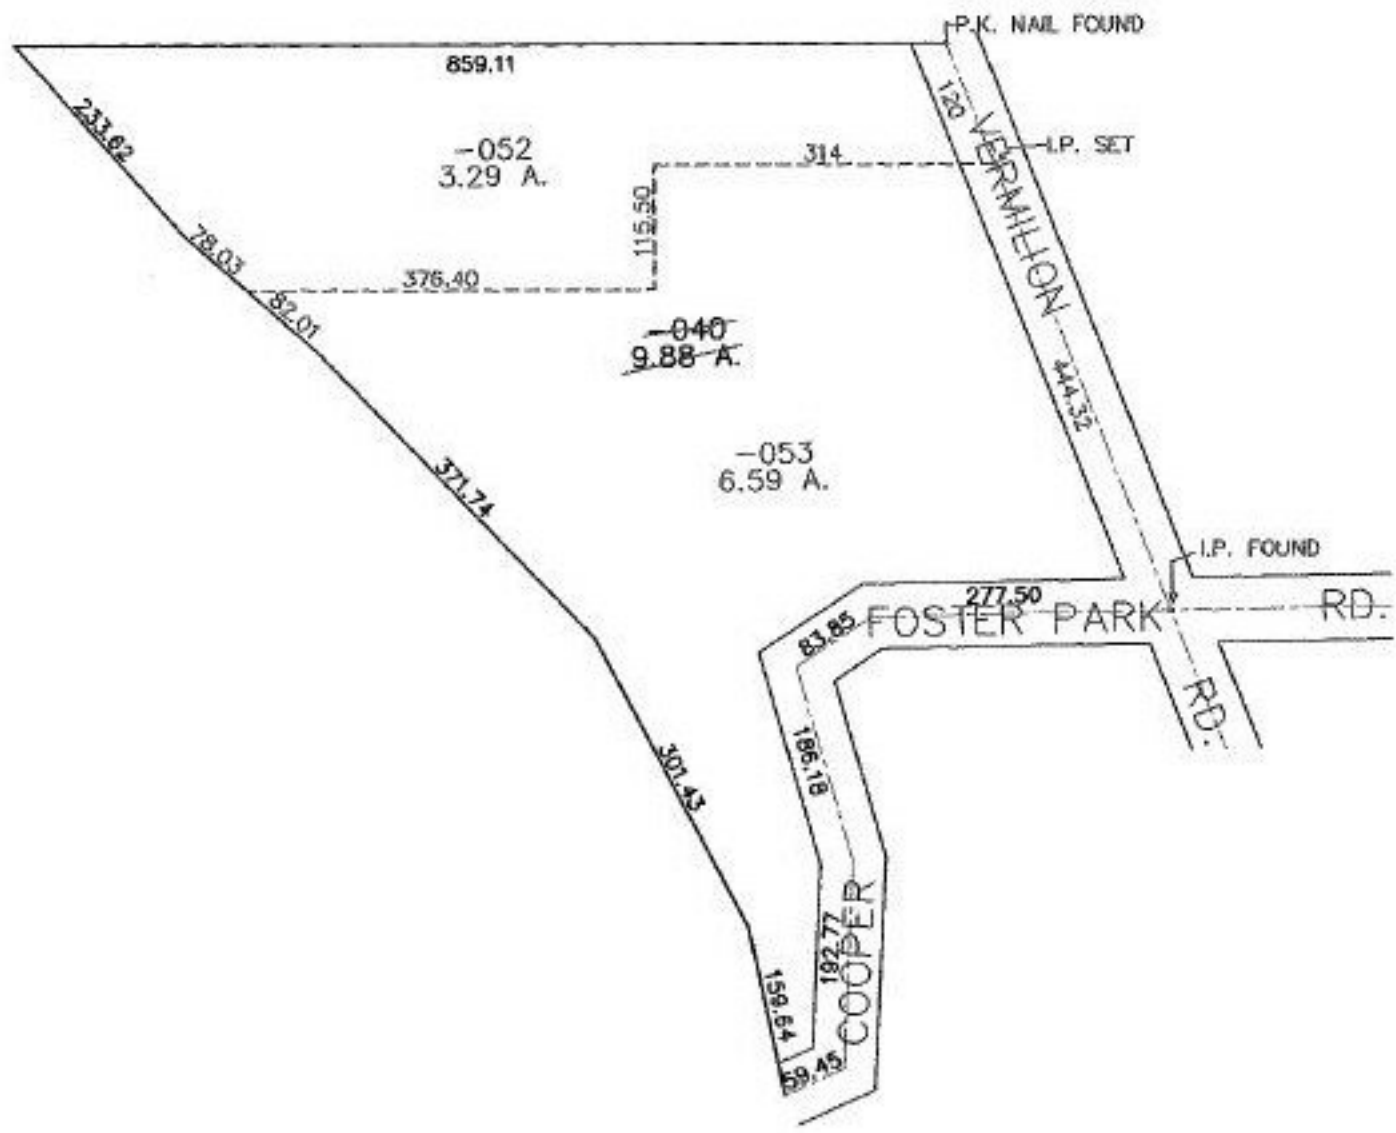

FASER

PARENT PARCEL: 01-00-034-000-040
CHILD PARCEL: 01-00-034-000-052, -053
STARTING POINT: INTERSECTION OF COOPER FOSTER PARK RD. AND VERMILION RD.

NO. 00708

SPLITS/DEEDS PROCESSED
LORAIN COUNTY TAX MAP DEPARTMENT
226 MIDDLE AVE. ELYRIA, OHIO

SURVEYED BY: C.WARYU
CLOSURE: N/A
MAP PAGE(S): 1-E
APPROVED BY: BRM DATE: 4-3-01
SCALE: 1" = 200' PRIOR INSTRUMENT: OR 1176/785