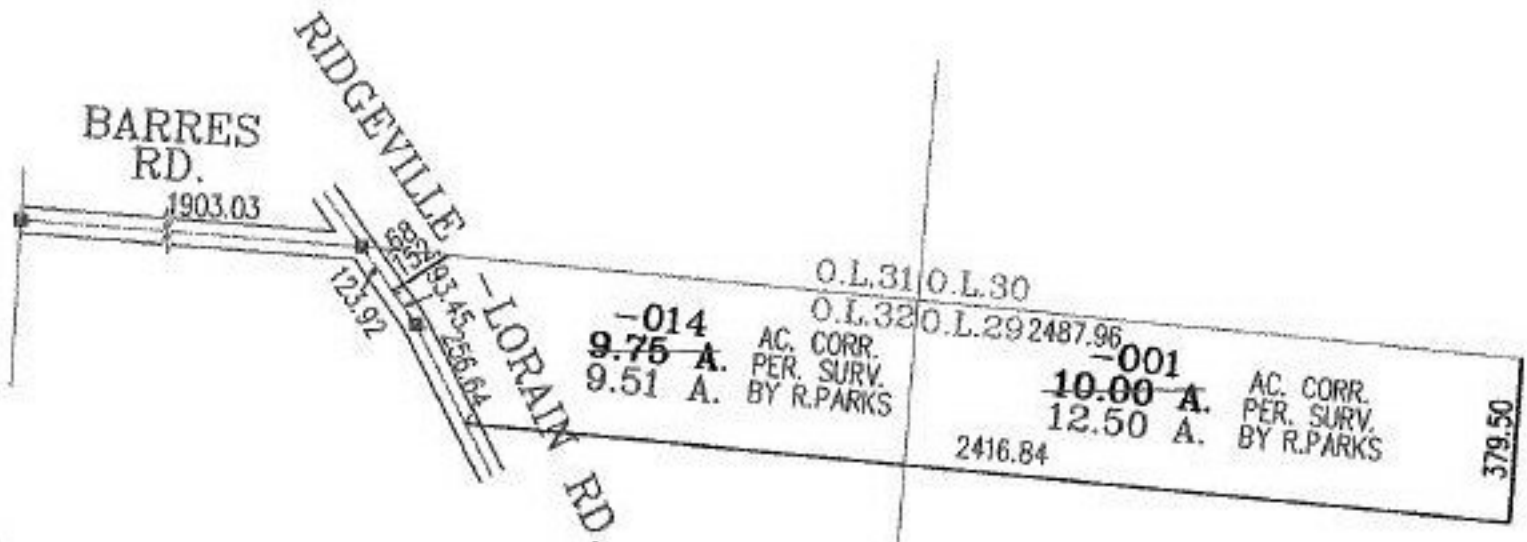

PARENT PARCEL: 07-00-029-000-001, 07-00-032-000-014

CHILD PARCEL:

STARTING POINT: AT A MON BOX AT THE INTERSECTION OF C/L OF BARRES RD.
AND THE NORTHWEST CORNER OF O.L. 32

NO. 00632-A

SPLITS/DEEDS PROCESSED

LORAIN COUNTY TAX MAP DEPARTMENT
226 MIDDLE AVE. ELYRIA, OHIO

SURVEYED BY: ROBERT S. PARKS

CLOSURE: 00:10.000

MAP PAGE(S): 7-B

APPROVED BY: RRM DATE: 1-15-02

SCALE: 1" = 500 PRIOR INSTRUMENT: DV 766/466