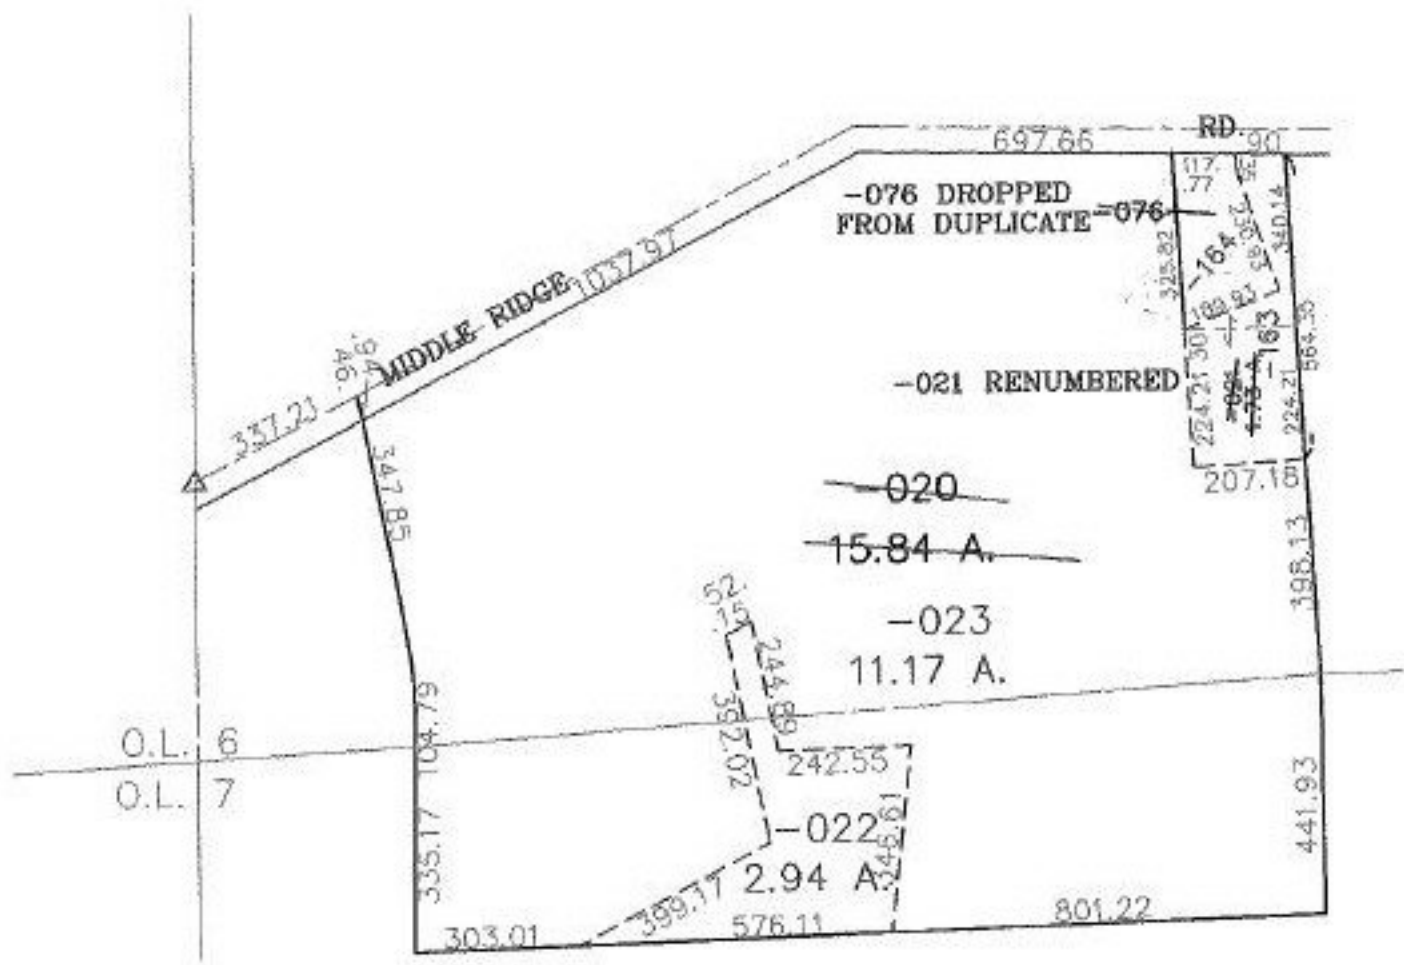

PARENT PARCEL: 05-00-007-000-020

CHILD PARCEL: 05-00-007-000-021 THRU -023

STARTING POINT: CENTERLINE OF MIDDLE RIDGE RD. & O.L. 6

NO. 00631-X

**SPLITS/DEEDS PROCESSED**  
 LORAIN COUNTY TAX MAP DEPARTMENT  
 226 MIDDLE AVE. ELYRIA, OHIO

SURVEYED BY: PHILLIP A. ROSEBECK  
 CLOSURE: 0.00 : 10.000  
 MAP PAGE(S): 5-E  
 APPROVED BY: JAH DATE: 11-3-00  
 SCALE: 1" = 400' PRIOR INSTRUMENT: