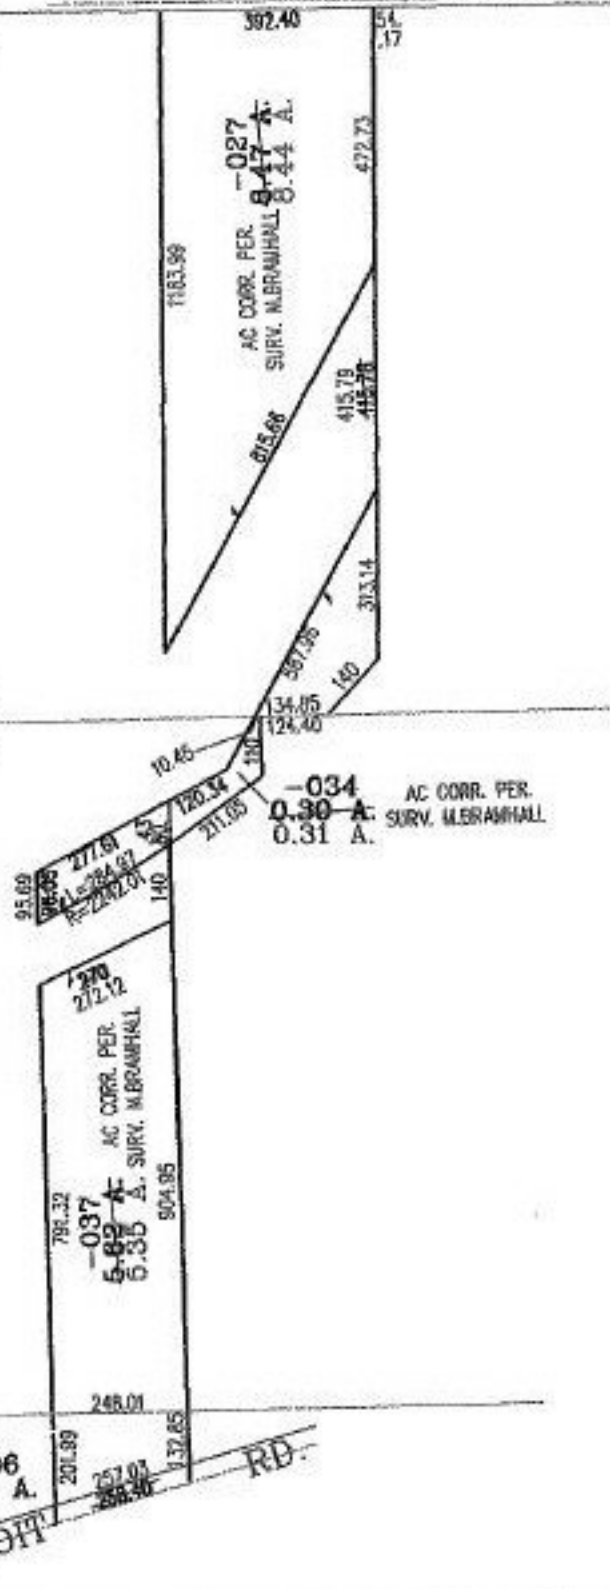

PASTER

PARENT PARCEL: 03-00-072-000-027.03-00-073-000-034.-037

CHILD PARCEL:

STARTING POINT: SOUTHWEST CORNER OF S/L 16 IN ACRE FARMS DIVISION

NO. 00603-0

# ACRE FARMS DIVISION

VOL. 10 PG. 16

WALNUT ST.

O.L. 71  
O.L. 72

O.L. 72  
O.L. 73

O.L. 73  
O.L. 74

-006  
0.95 A.

DETROIT RD.

**SPLITS/DEEDS PROCESSED**  
LORAIN COUNTY TAX MAP DEPARTMENT  
226 MIDDLE AVE. ELYRIA, OHIO

SURVEYED BY: M. BRAMHALL  
CLOSURE: 01:10.000  
MAP PAGE(S): 3-00-071-B.3-00-073-B  
APPROVED BY: BRM DATE: 12-4-01  
SCALE: 1" = 400' PRIOR INSTRUMENT: DV 409/83