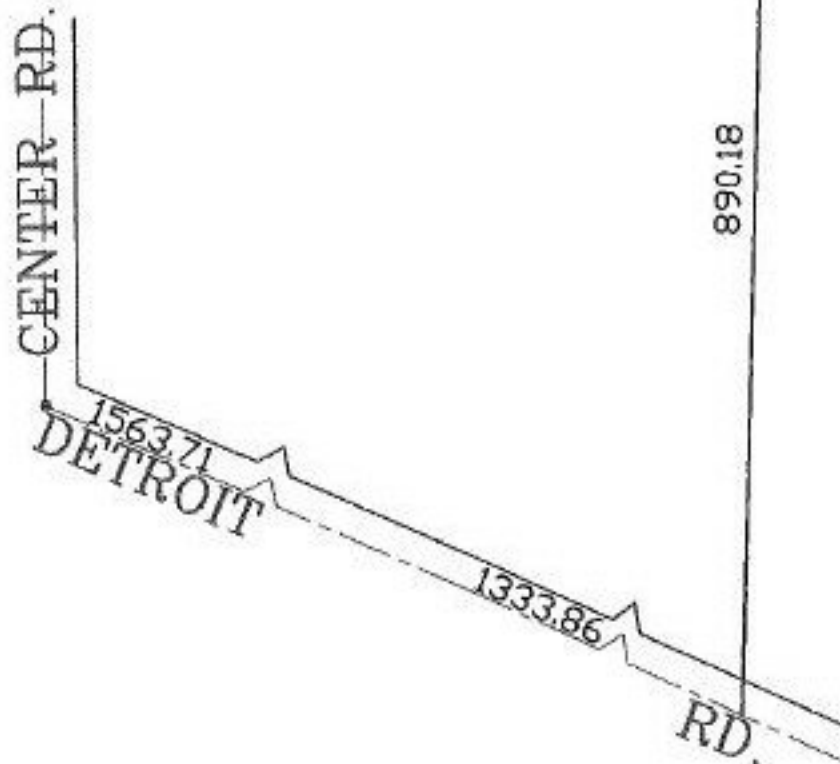

RASTER

PARENT PARCEL: 04-00-015-103-049

CHILD PARCEL: 04-00-015-103-062

STARTING POINT: CENTERLINE OF CENTER RD. & DETROIT RD.

NO. 00590-X

PARCEL NUMBER ACCIDENTLY  
 DELETED, TAX MAP CREATED NEW  
 NUMBER WITH SAME ACREAGE  
 PER JUDY NEDWICK

**SPLITS/DEEDS PROCESSED**  
 LORAIN COUNTY TAX MAP DEPARTMENT  
 226 MIDDLE AVE. ELYRIA, OHIO

SURVEYED BY: THOMAS J. NEFF  
 CLOSURE: 0.00 : 10.000  
 MAP PAGE(S): 4-00-015-D  
 APPROVED BY: JAH DATE: 8-21-01  
 SCALE: 1" = 200' PRIOR INSTRUMENT: 1999650274