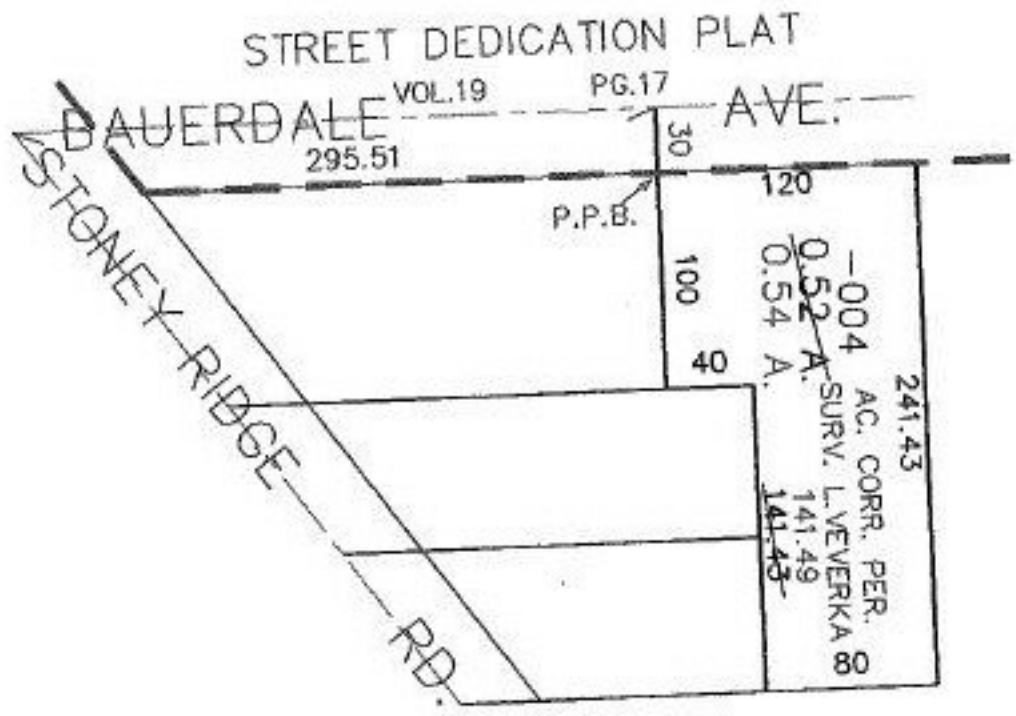

EASTER

PARENT PARCEL: 04-00-011-106-004

CHILD PARCEL:

STARTING POINT: INTERSECTION OF THE C/L OF BAUERDALE AVE. AND THE C/L STONEY RIDGE RD.

NO. 00564-A

SPLITS/DEEDS PROCESSED

LORAIN COUNTY TAX MAP DEPARTMENT
226 MIDDLE AVE. ELYRIA, OHIO

SURVEYED BY: L. VEVERKA

CLOSURE: 00:10.000

MAP PAGE(S): 4-00-011-D

APPROVED BY: RRM DATE: 6-18-01

SCALE: 1" = 100' PRIOR INSTRUMENT: N/A