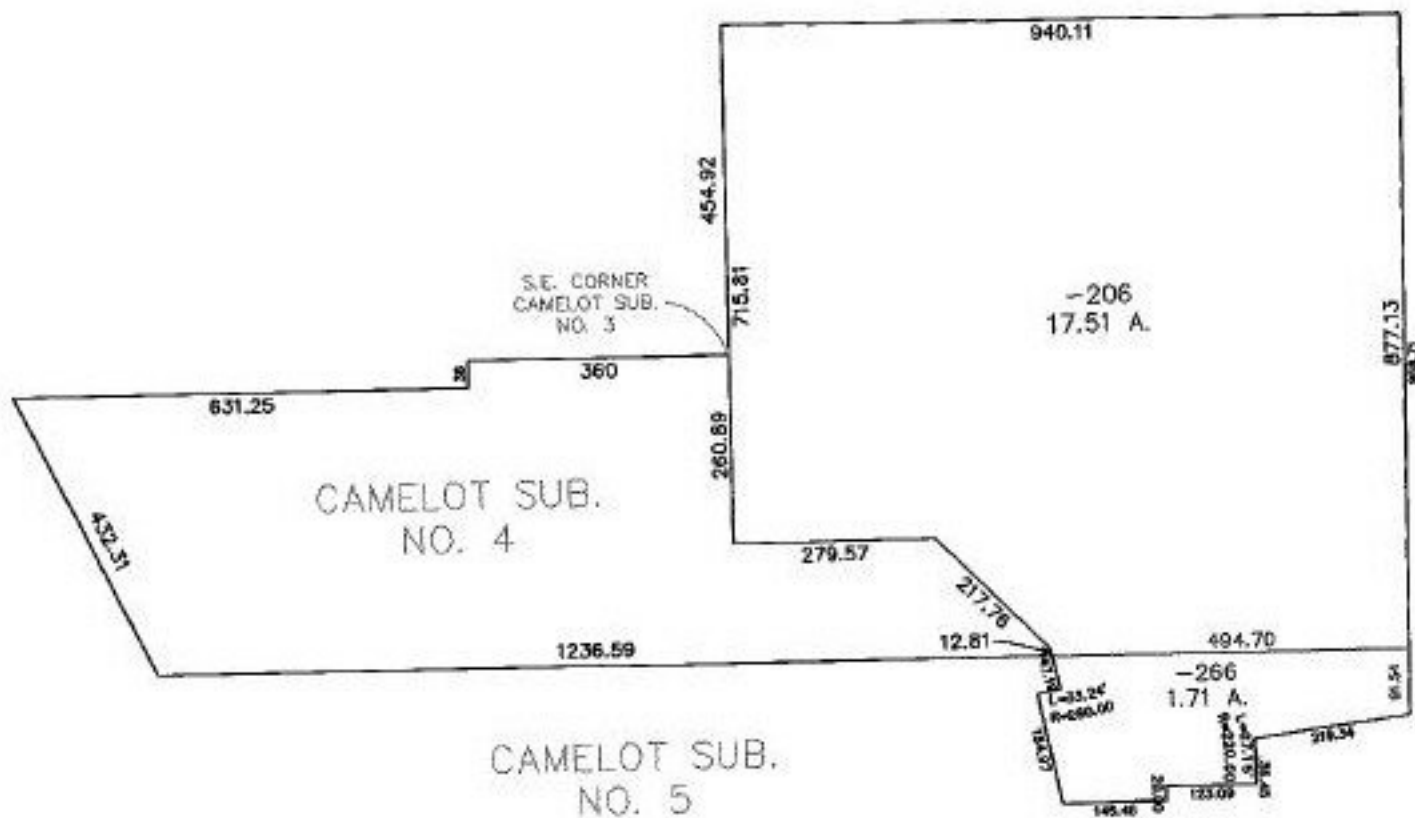

EASTER

PARENT PARCEL: 04-00-001-103-206 & -266

CHILD PARCEL: XXXXX

STARTING POINT: S.E. CORNER OF CAMELOT SUB. NO. 3

NO. 00549-C

TAX MAP CORRECTION

ADD TO MAP

SPLITS/DEEDS PROCESSED
 LORAIN COUNTY TAX MAP DEPARTMENT
 226 MIDDLE AVE. ELYRIA, OHIO

SURVEYED BY: SUHAIL & SUHAIL, INC.
 CLOSURE: 0.02 : 10.000
 MAP PAGE(S): 4-00-00-6
 APPROVED BY: TJS DATE: 04/24/01
 SCALE: 1" = 300' PRIOR INSTRUMENT: XXXXXX