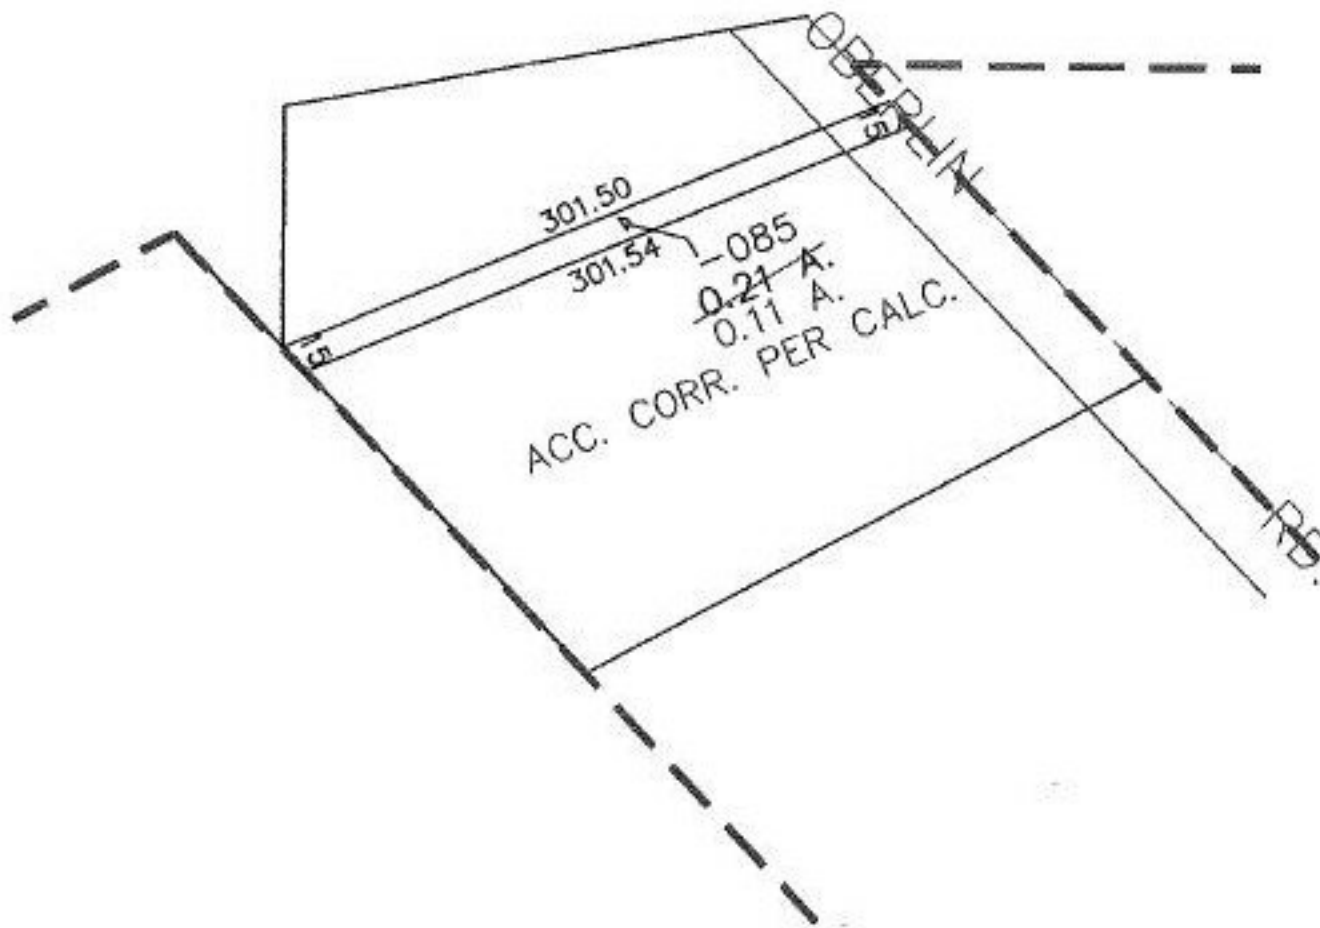

RASTER

PARENT PARCEL: 05-00-062-101-085

CHILD PARCEL:

STARTING POINT: N/A

NO. 00517-A

SPLITS/DEEDS PROCESSED

LORAIN COUNTY TAX MAP DEPARTMENT
226 MIDDLE AVE. ELYRIA, OHIO

SURVEYED BY: N/A

CLOSURE: N/A

MAP PAGE(S): 5-00-062-A

APPROVED BY: RRM DATE: 3-5-01

SCALE: 1" = 100' PRIOR INSTRUMENT: DV 875/145