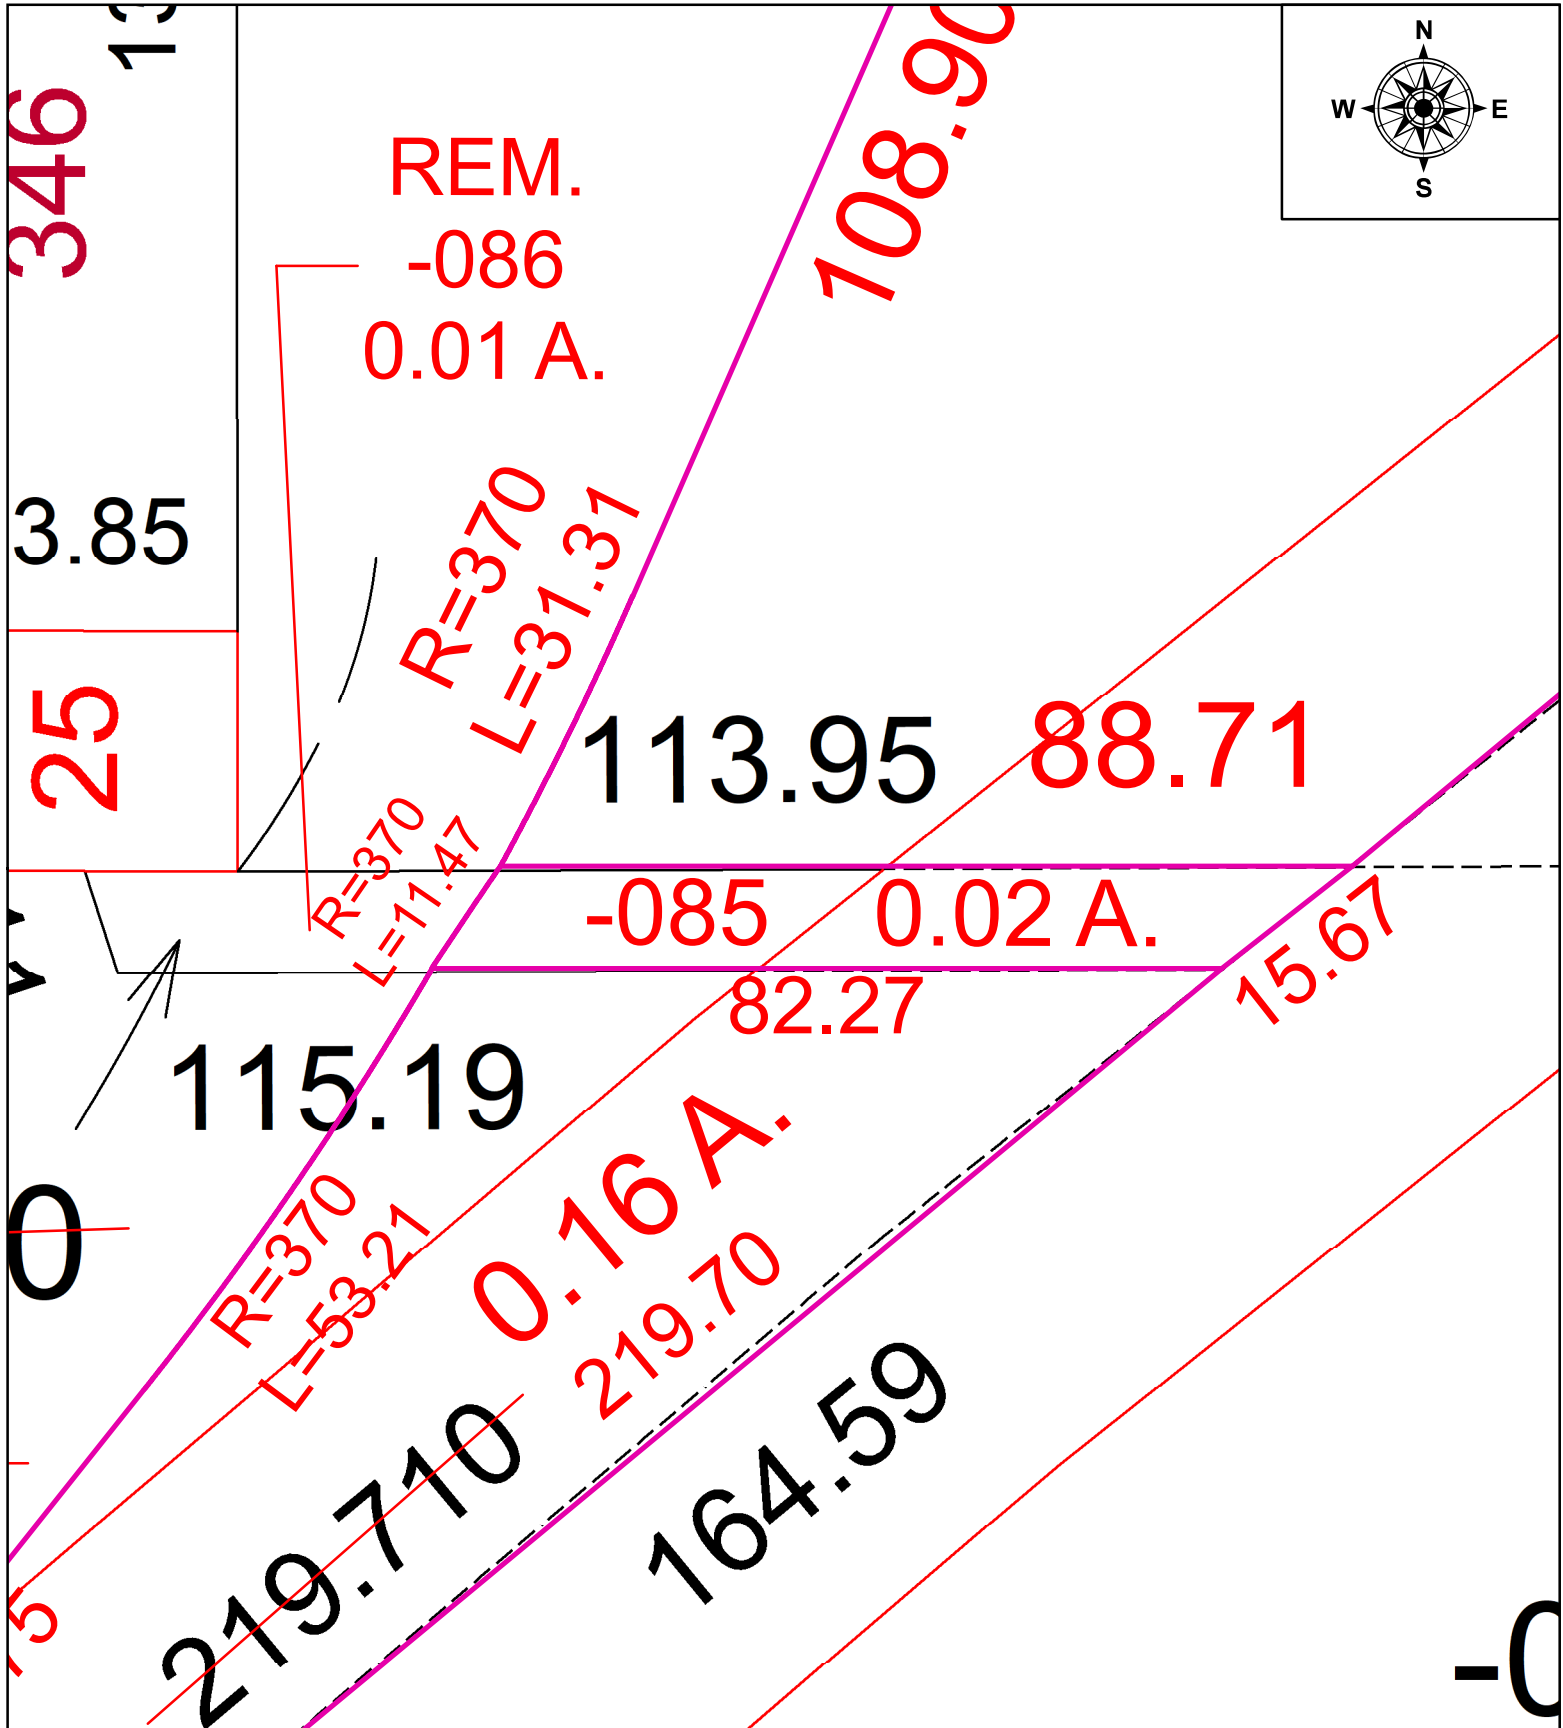

PARENT PARCEL: 07-00-025-101-020

CHILD PARCEL: 07-00-025-101-085 & -086

STARTING POINT: I.P. MON. BOX, CL OF AVON-BELDEN RD. (S.R. 83) & CL OF CHESTNUT RIDGE RD.

22-00787

**SPLITS/DEEDS PROCESSED**  
 LORAIN COUNTY TAX MAP DEPARTMENT  
 226 MIDDLE AVE. ELYRIA, OH

SURVEYED BY: MICHAEL J. WARD

CLOSURE: 1:40765

MAP PAGE(S): 07-00-025

APPROVED BY: TJS DATE: 10/13/2022

SCALE: 1" = 20' PRIOR INSTRUMENT: 1998-0549101