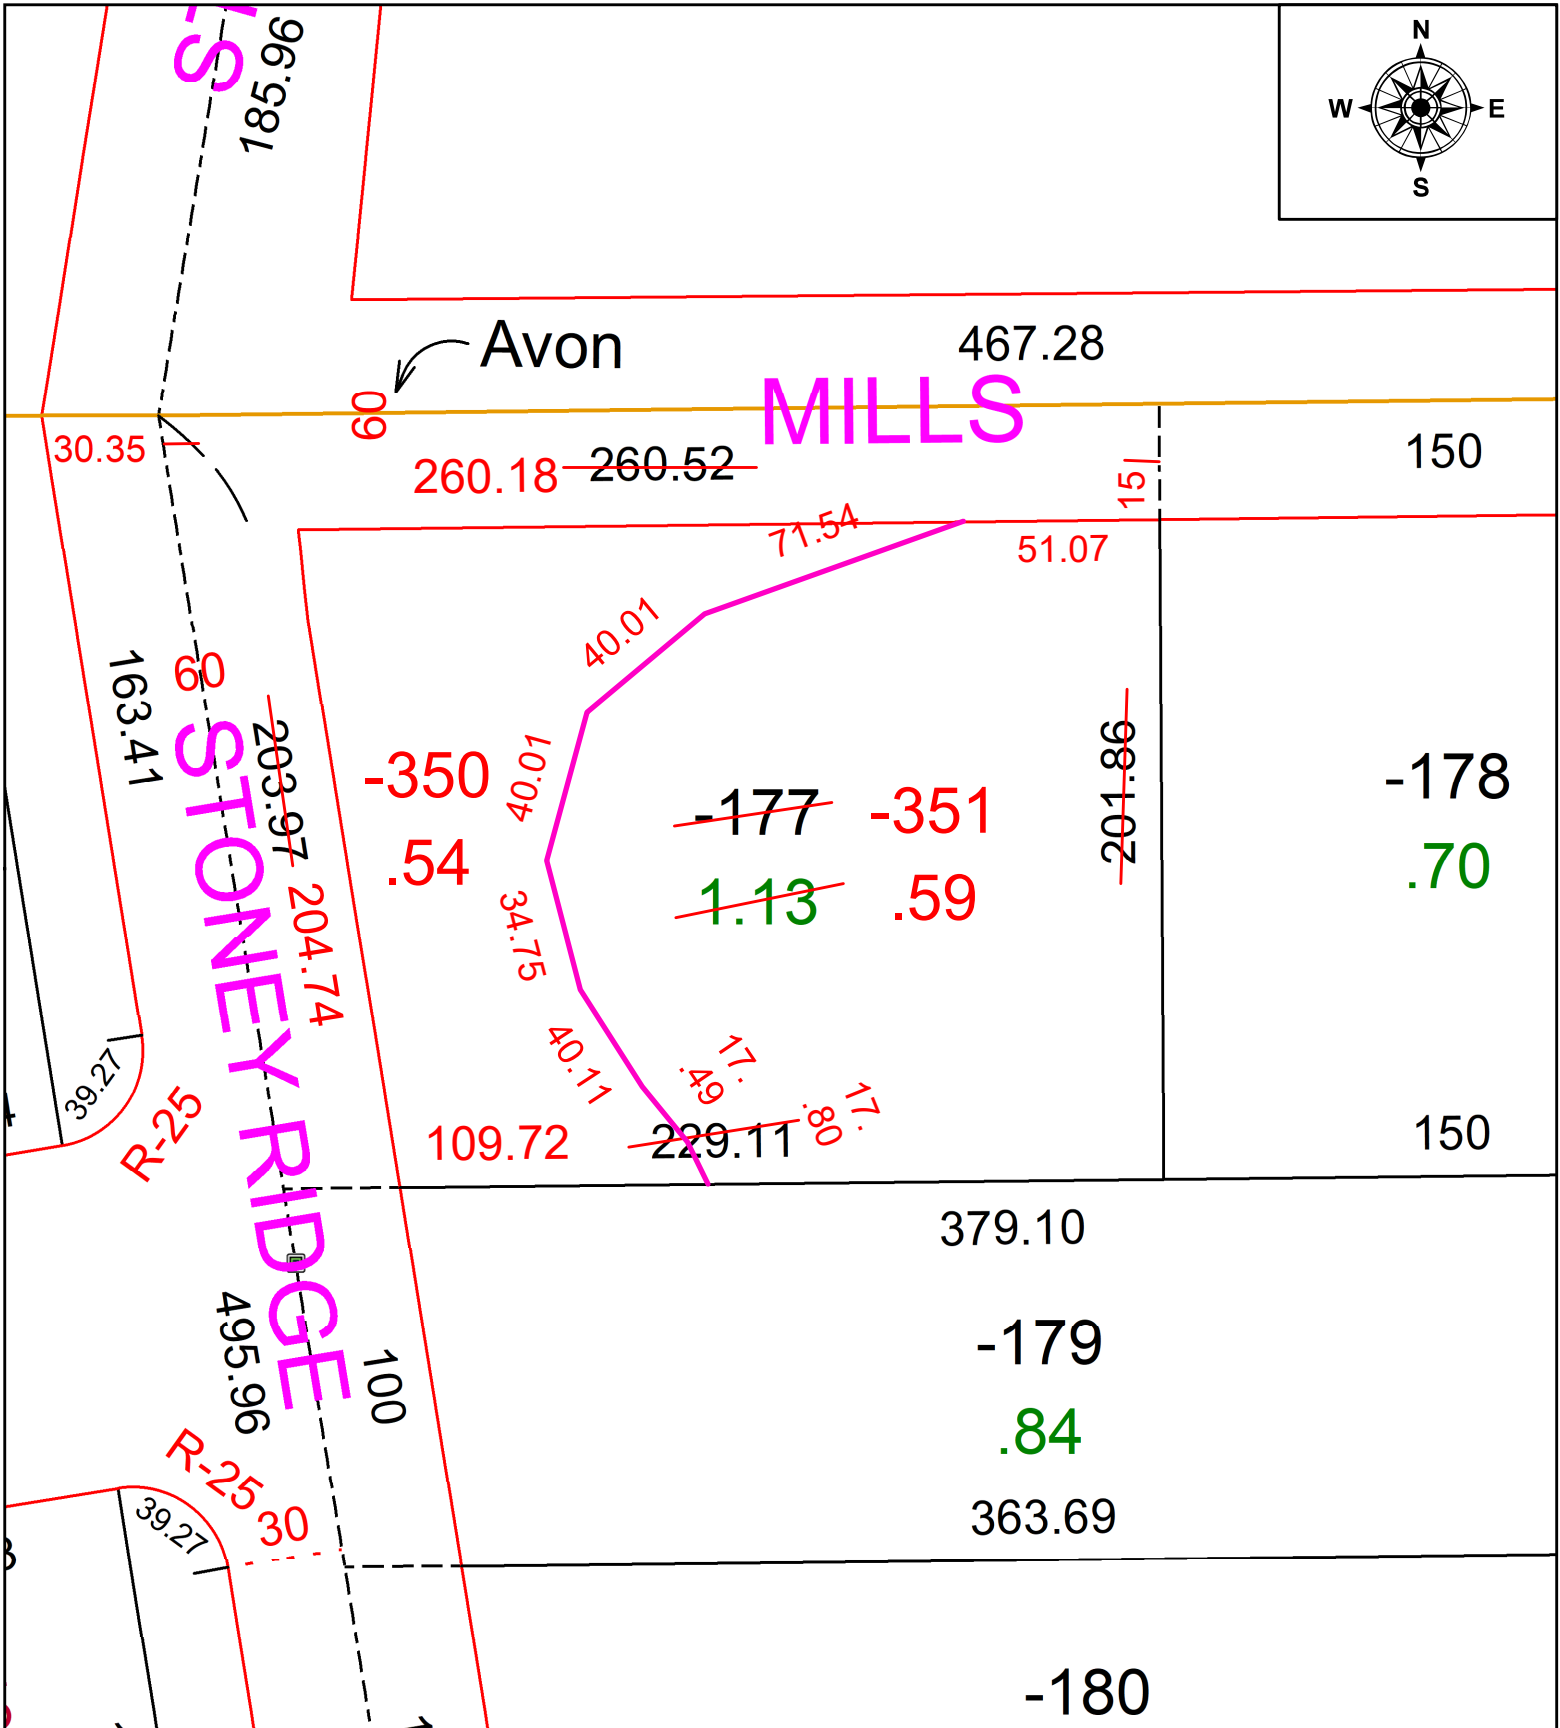

PARENT PARCEL: 07-00-031-000-177

CHILD PARCEL: 07-00-031-000-350 & -351

STARTING POINT: CL OF STONEY RIDGE RD. & CORP. LINE OF CITY OF AVON & N. RIDGEVILLE

22-00782

SPLITS/DEEDS PROCESSED
 LORAIN COUNTY TAX MAP DEPARTMENT
 226 MIDDLE AVE. ELYRIA, OH

SURVEYED BY: BRIAN BINGHAM
 CLOSURE: 1:79438
 MAP PAGE(S): 07-00-031
 APPROVED BY: DMA DATE: 6/28/2022
 SCALE: 1" = 50' PRIOR INSTRUMENT: 2017-0655722