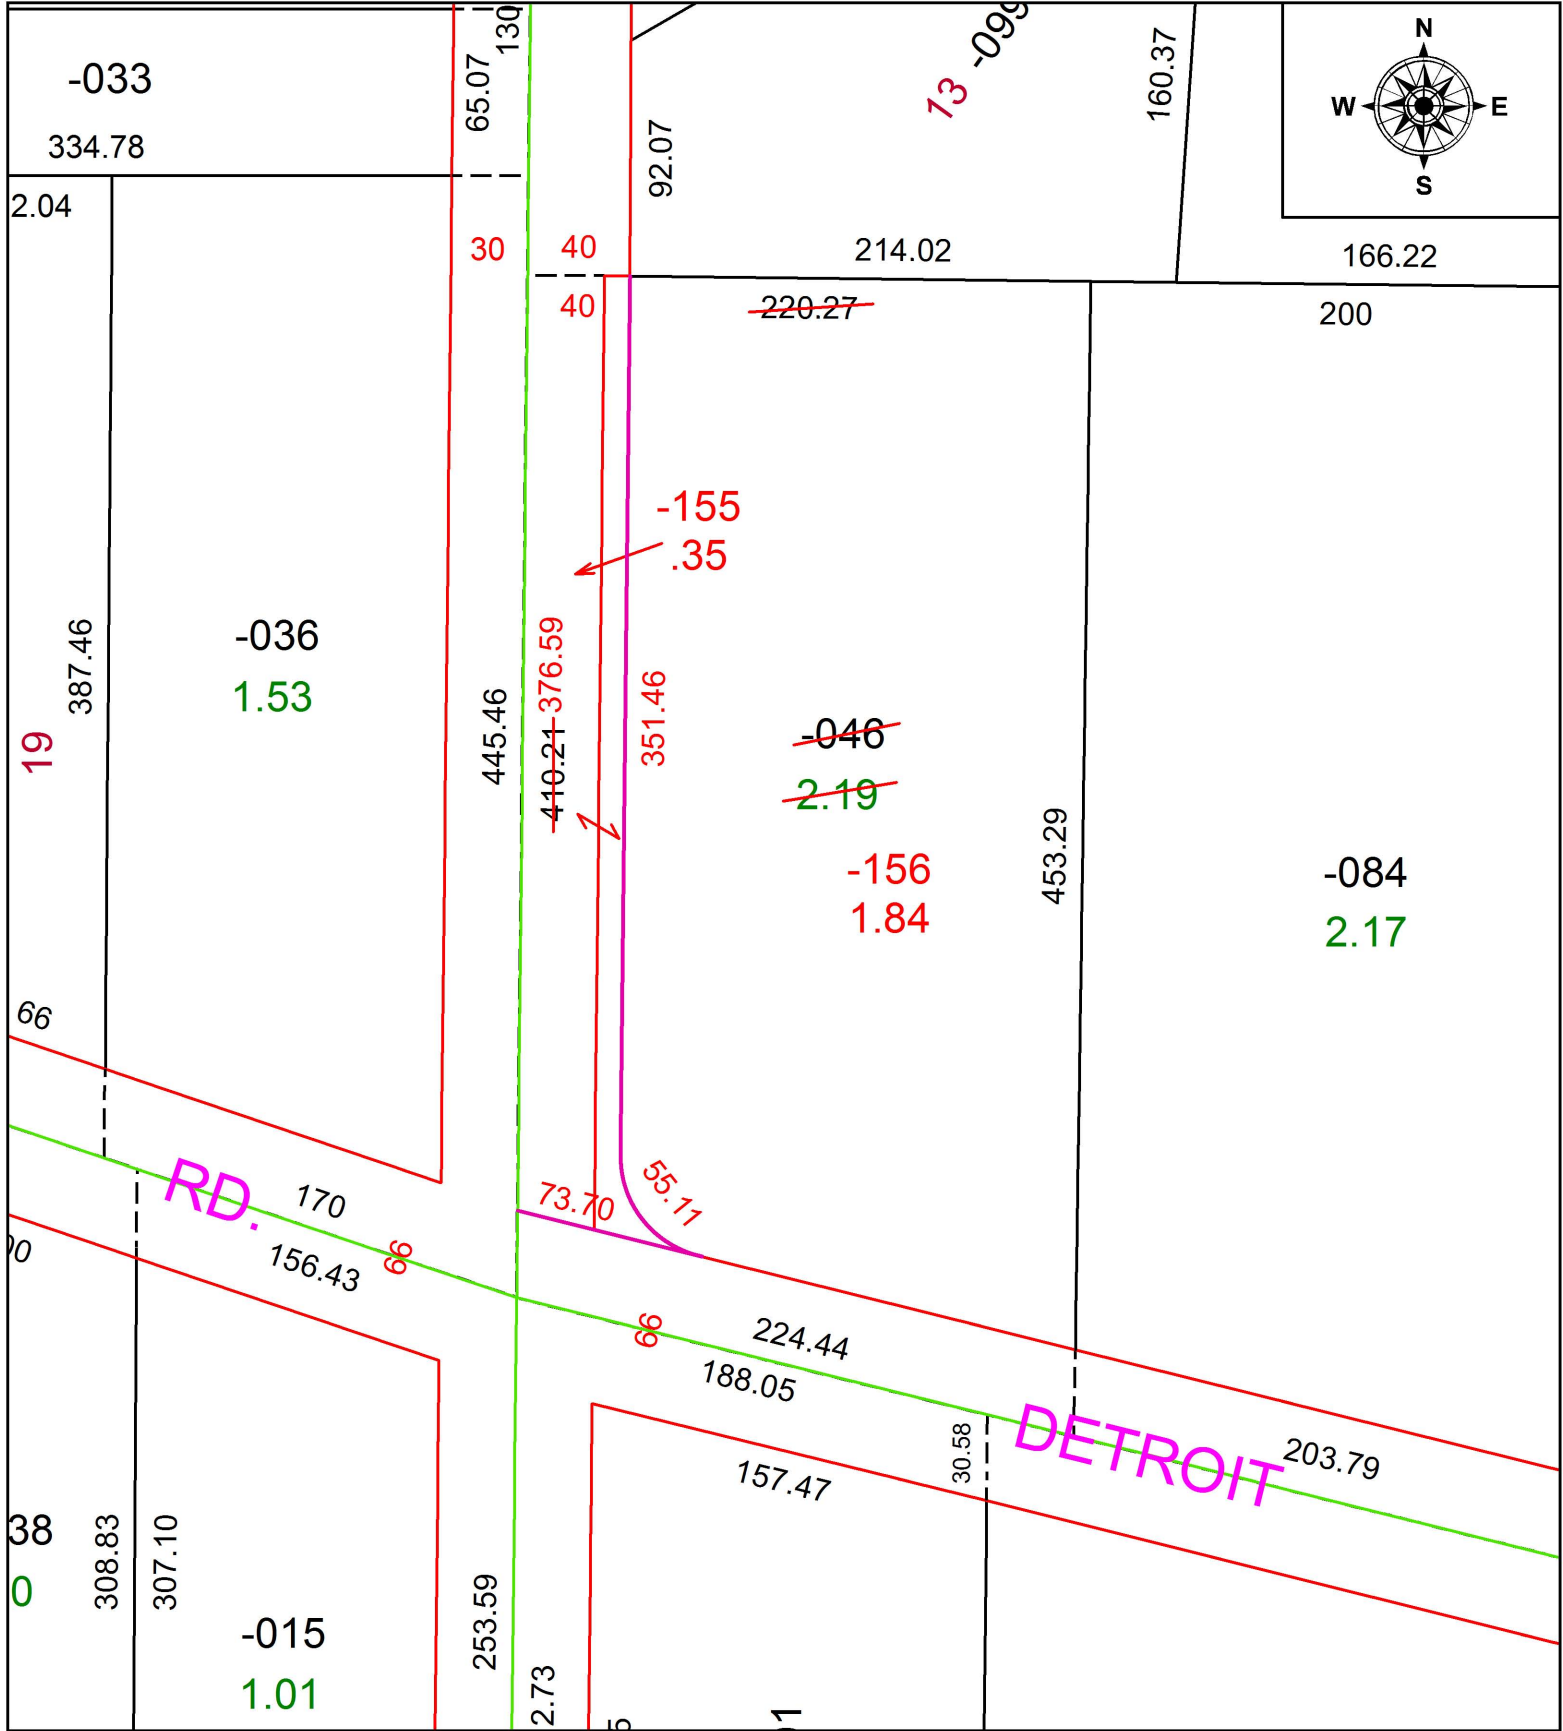

PARENT PARCEL: 04-00-022-102-046

CHILD PARCEL: 04-00-022-102-155, -156

STARTING POINT: INTERSECTION OF C/L OF MIDDLETON DR. AND C/L OF JAYCOX RD.

19-00765

SPLITS/DEEDS PROCESSED
 LORAIN COUNTY TAX MAP DEPARTMENT
 226 MIDDLE AVE. ELYRIA, OH

SURVEYED BY: MICHAEL P. SPELLACY
 CLOSURE: 1:57,589
 MAP PAGE(S): 4-00-022
 APPROVED BY: RRM DATE: 11-4-19
 SCALE: 1" = 75' PRIOR INSTRUMENT: 20170654230