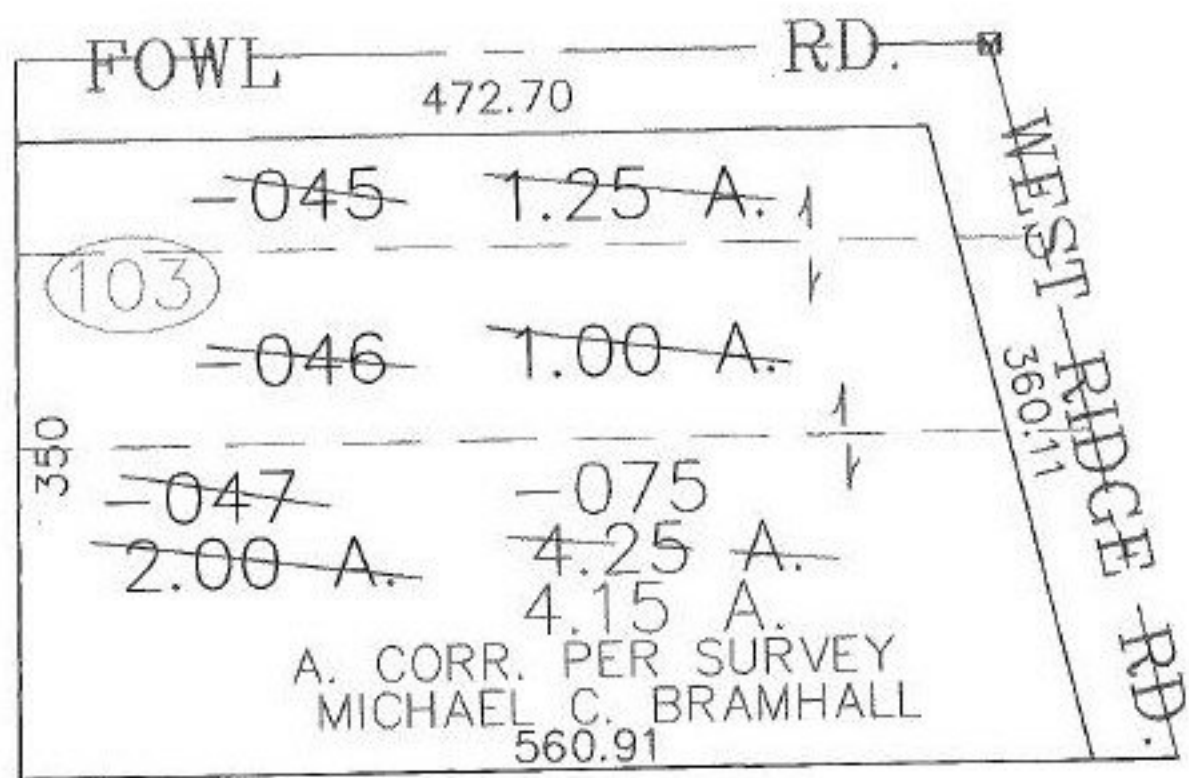

MASTER

PARENT PARCEL: 06-24-003-103-045, -046, -047

CHILD PARCEL: 06-24-003-103-075

STARTING POINT: CENTERLINE OF FOWL RD. & WEST RIDGE RD.

NO. 00698

**SPLITS/DEEDS PROCESSED**

LORAIN COUNTY TAX MAP DEPARTMENT  
226 MIDDLE AVE. ELYRIA, OHIO

SURVEYED BY: MICHAEL C. BRAMHALL

CLOSURE: 0.01 : 10.000

MAP PAGE(S): 6-109

APPROVED BY: JAH DATE: 3-23-01

SCALE: 1" = 100 PRIOR INSTRUMENT: 20000692906