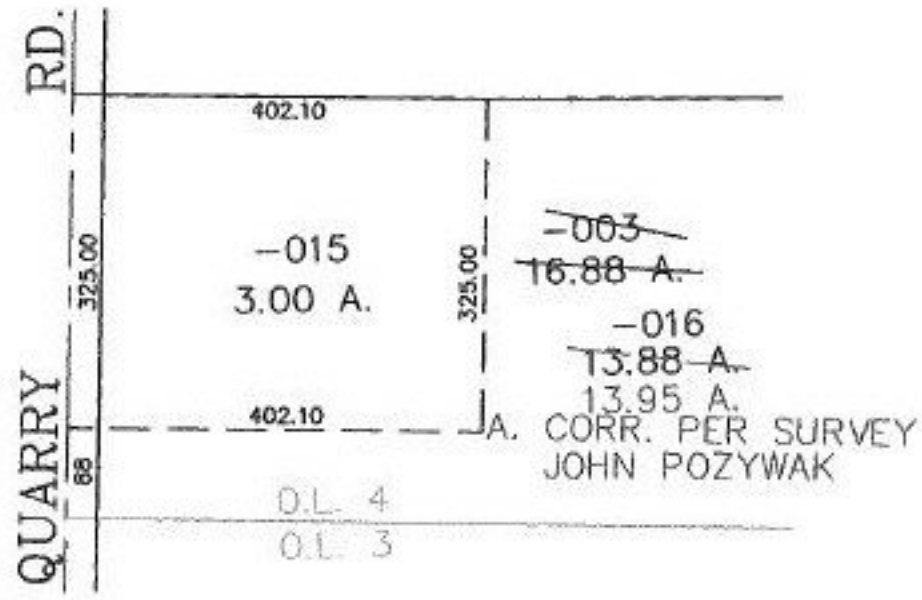

EASTER

NO. 00697

PARENT PARCEL: 20-05-004-000-003  
CHILD PARCEL: 20-05-004-000-015 & -016  
STARTING POINT: CENTERLINE OF QUARRY RD. & O.L. 4

**SPLITS/DEEDS PROCESSED**  
LORAIN COUNTY TAX MAP DEPARTMENT  
226 MIDDLE AVE. ELYRIA, OHIO

SURVEYED BY: JOHN POZYWAK  
CLOSURE: 0.00 : 10.000  
MAP PAGE(S): 20-D  
APPROVED BY: JAH DATE: 3-27-01  
SCALE: 1" = 200' PRIOR INSTRUMENT: DV 1367/31