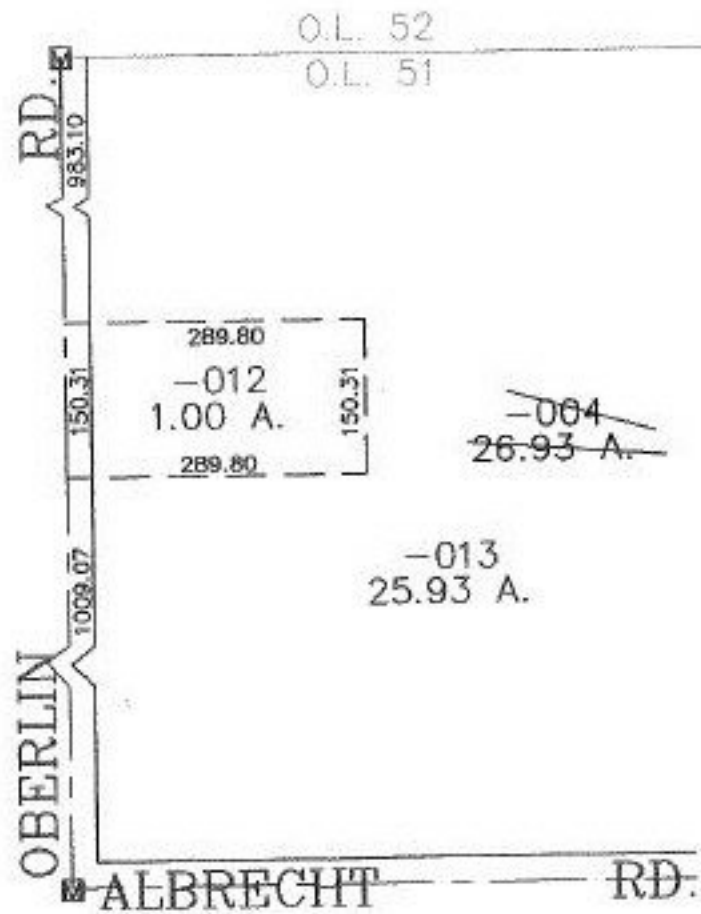

MASTER

PARENT PARCEL: 05-00-051-000-004

CHILD PARCEL: 05-00-051-000-012, -013

STARTING POINT: CENTERLINE OF OBERLIN RD. & ALBRECHT RD.

NO. 00686

SPLITS/DEEDS PROCESSED
 LORAIN COUNTY TAX MAP DEPARTMENT
 226 MIDDLE AVE. ELYRIA, OHIO

SURVEYED BY: PHILIP A. ROSEBECK
 CLOSURE: 0.00 : 10,000
 MAP PAGE(S): 5-G
 APPROVED BY: JAH DATE: 3-12-01
 SCALE: 1" = 200' PRIOR INSTRUMENT: DV 1016/228