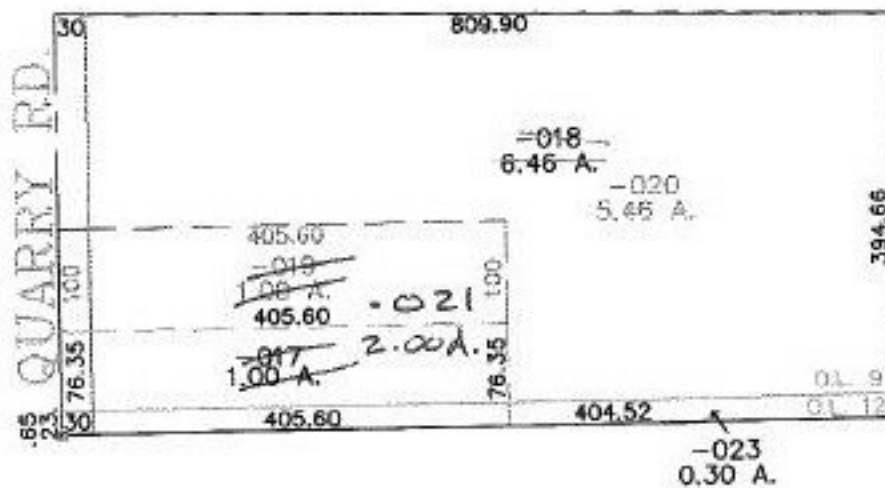

EASTER

PARENT PARCEL: 14-00-009-000-018

CHILD PARCEL: 14-00-009-000-019 thru -021

STARTING POINT: CENTERLINE OF QUARRY RD. & O.L. 9 & 12

NO. 00682

SPLITS/DEEDS PROCESSED
 LORAIN COUNTY TAX MAP DEPARTMENT
 226 MIDDLE AVE. ELYRIA, OHIO

SURVEYED BY: PATRICK A. MCGANNON
 CLOSURE: 0.00 : 10.000
 MAP PAGE(S): 14-A
 APPROVED BY: JAH DATE: 3-9-01
 SCALE: 1" = 200' PRIOR INSTRUMENT: _____