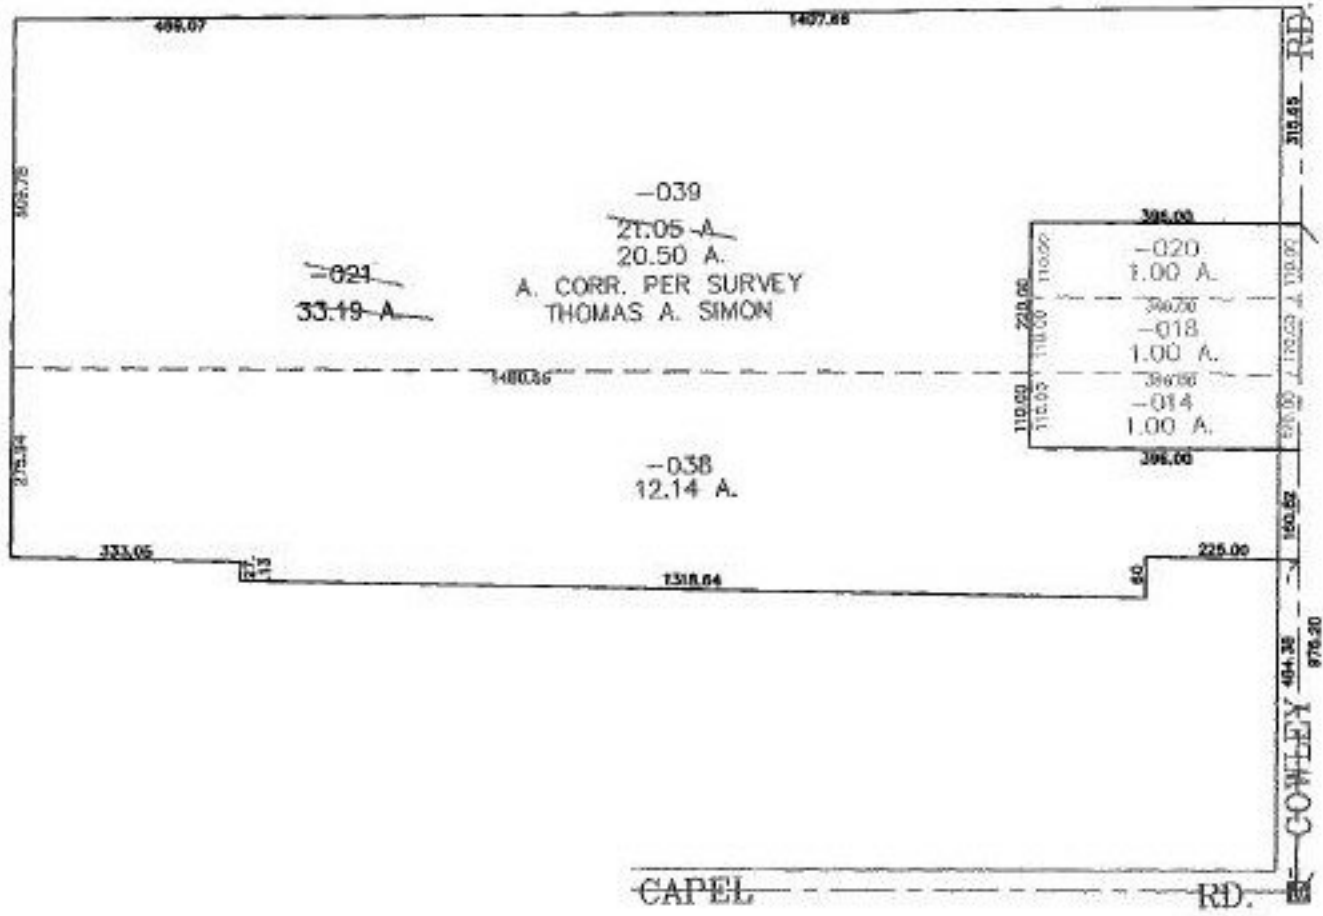

MASTER

PARENT PARCEL: 11-00-017-000-021
CHILD PARCEL: 11-00-017-000-038, -039
STARTING POINT: CENTERLINE OF COWLEY RD. & CAPEL RD.

NO. 00681

SPLITS/DEEDS PROCESSED
LORAIN COUNTY TAX MAP DEPARTMENT
226 MIDDLE AVE. ELYRIA, OHIO

SURVEYED BY: THOMAS A. SIMON
CLOSURE: 0.01 : 10.000
MAP PAGE(S): 11-H
APPROVED BY: JAH DATE: 02-05-01
SCALE: 1" = 300' PRIOR INSTRUMENT: OR 1243/79