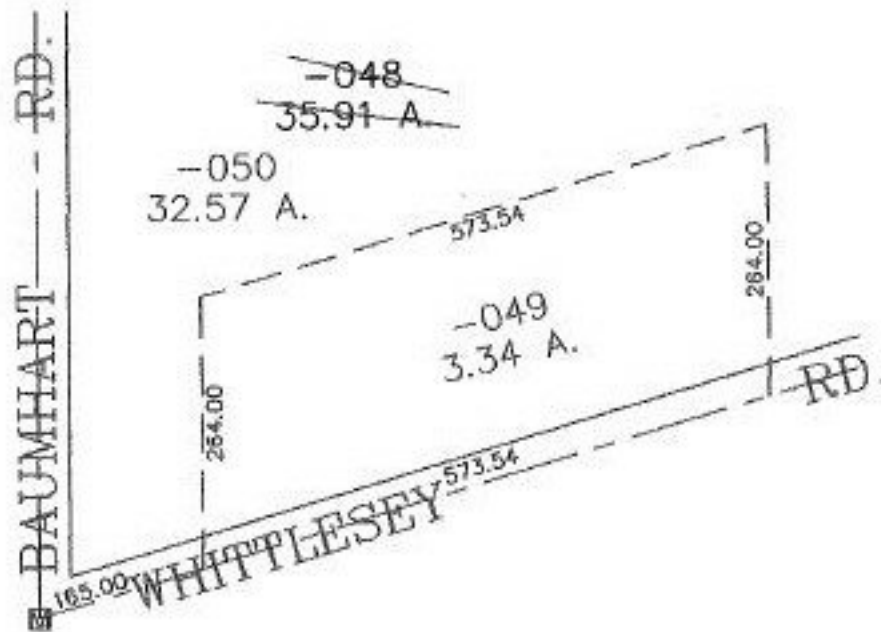

PARENT PARCEL: 01-00-026-000-048

CHILD PARCEL: 01-00-026-000-049, -050

STARTING POINT: CENTERLINE OF WHITTLESEY RD. & BAUMHART RD.

NO. 00678

**SPLITS/DEEDS PROCESSED**

LORAIN COUNTY TAX MAP DEPARTMENT  
226 MIDDLE AVE. ELYRIA, OHIO

SURVEYED BY: THOMAS M. SNEZEK

CLOSURE: 0.00 : 10.000

MAP PAGE(S): 1-00-026-A

APPROVED BY: JAH DATE: 3-2-01

SCALE: 1" = 200' PRIOR INSTRUMENT: 20000667960