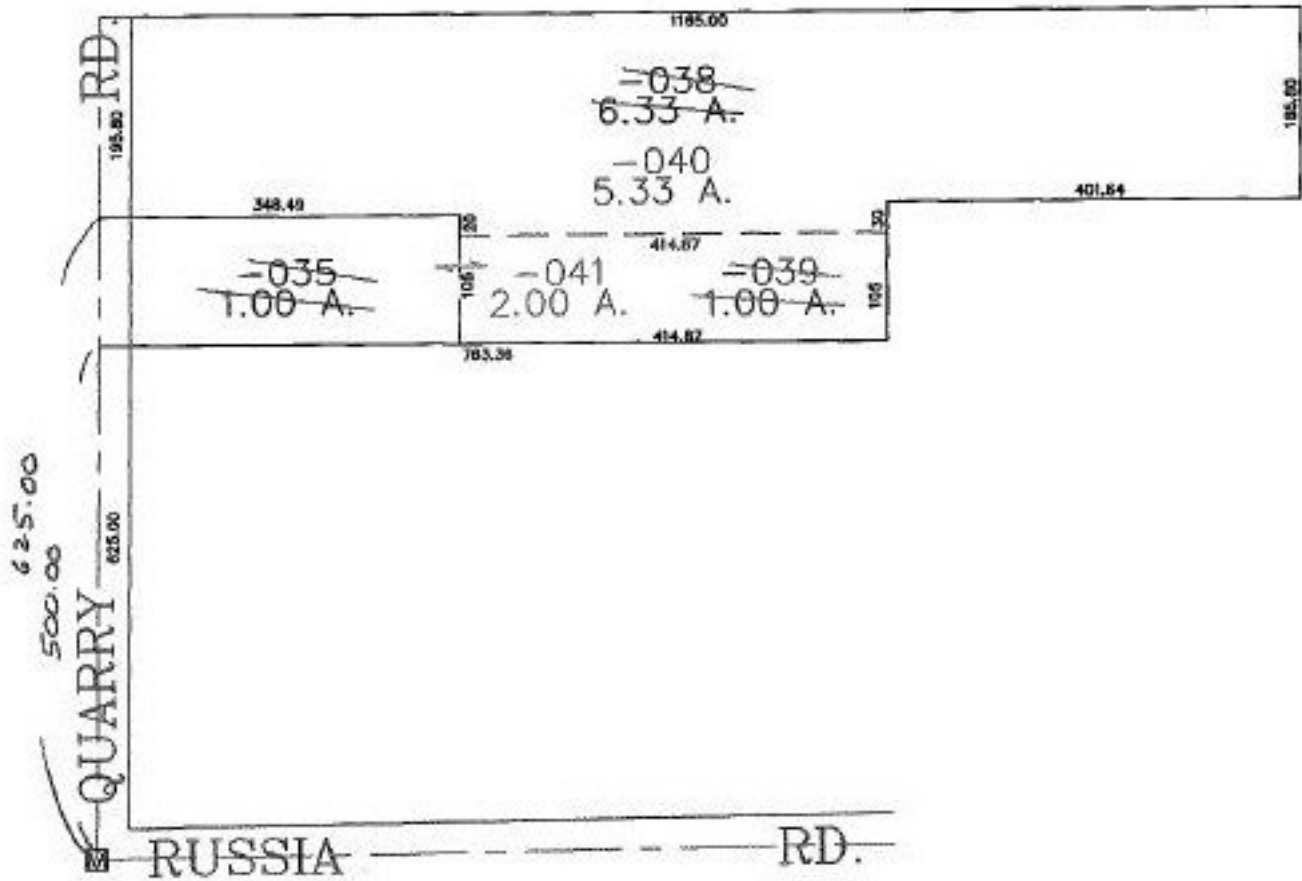

PASTER

PARENT PARCEL: 09-00-012-000-038, -035
CHILD PARCEL: 09-00-012-000-039 THRU -041
STARTING POINT: CENTERLINE OF QUARRY RD. & RUSSIA RD.

NO. 00677

SPLITS/DEEDS PROCESSED
LORAIN COUNTY TAX MAP DEPARTMENT
226 MIDDLE AVE. ELYRIA, OHIO

SURVEYED BY: JAMES P. YURKSCHATT
CLOSURE: 0.01 : 10.000
MAP PAGE(S): 9-00-012-A
APPROVED BY: JAH DATE: 3-1-01
SCALE: 1" = 200' PRIOR INSTRUMENT: DV 1415/720