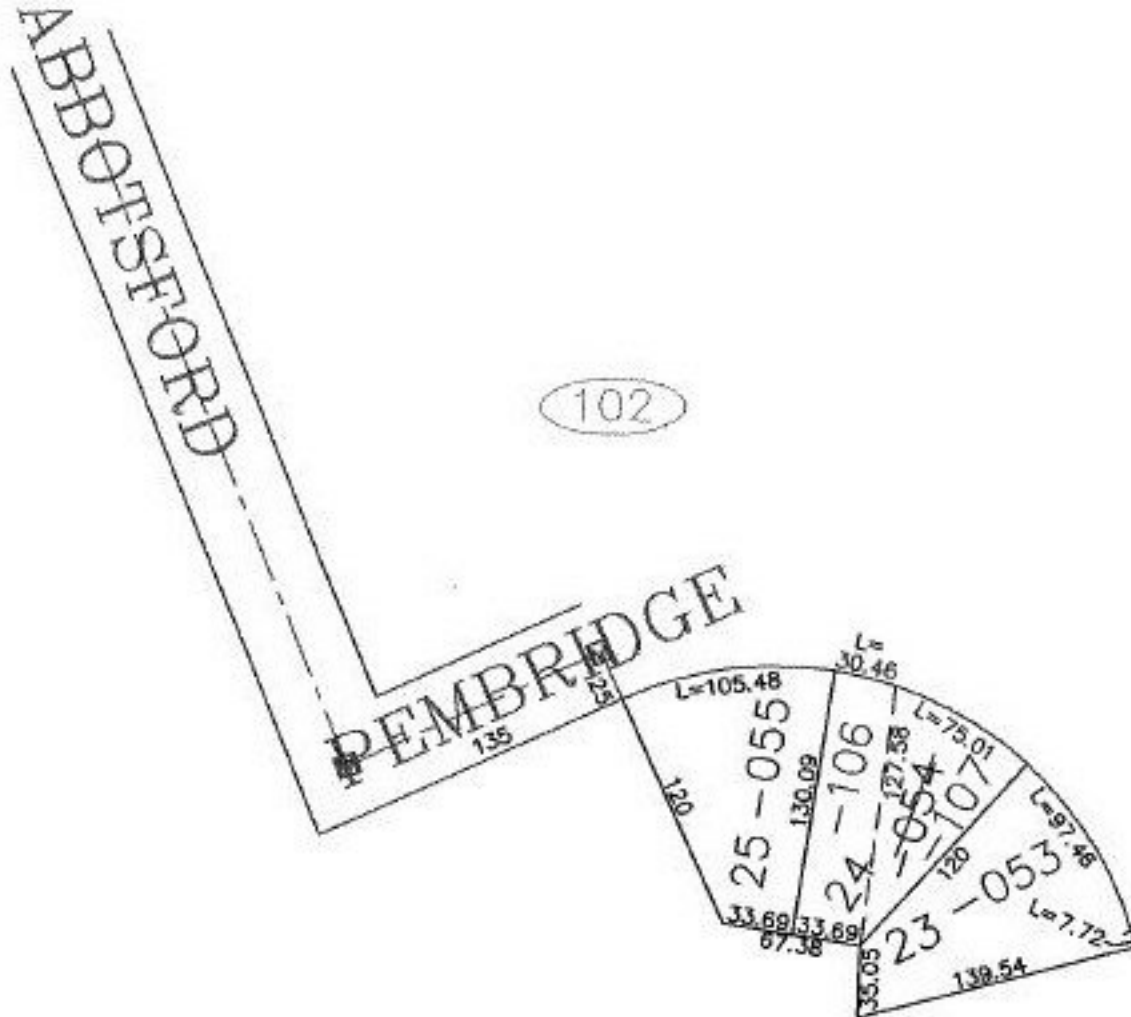

RASTER

PARENT PARCEL: 03-00-045-102-055, -054

CHILD PARCEL: 03-00-045-102-106, -107

STARTING POINT: MON. BOX, CENTERLINE OF ABBOTSFORD AND PEMBRIDGE RD.

NO. 00667

**SPLITS/DEEDS PROCESSED**

LORAIN COUNTY TAX MAP DEPARTMENT  
226 MIDDLE AVE. ELYRIA, OHIO

SURVEYED BY: MICHAEL BRAMHALL

CLOSURE: 0.01 : 10.000

MAP PAGE(S): 3-00-045

APPROVED BY: JAH DATE: 2-13-01

SCALE: 1" = 100 PRIOR INSTRUMENT: 20000716541