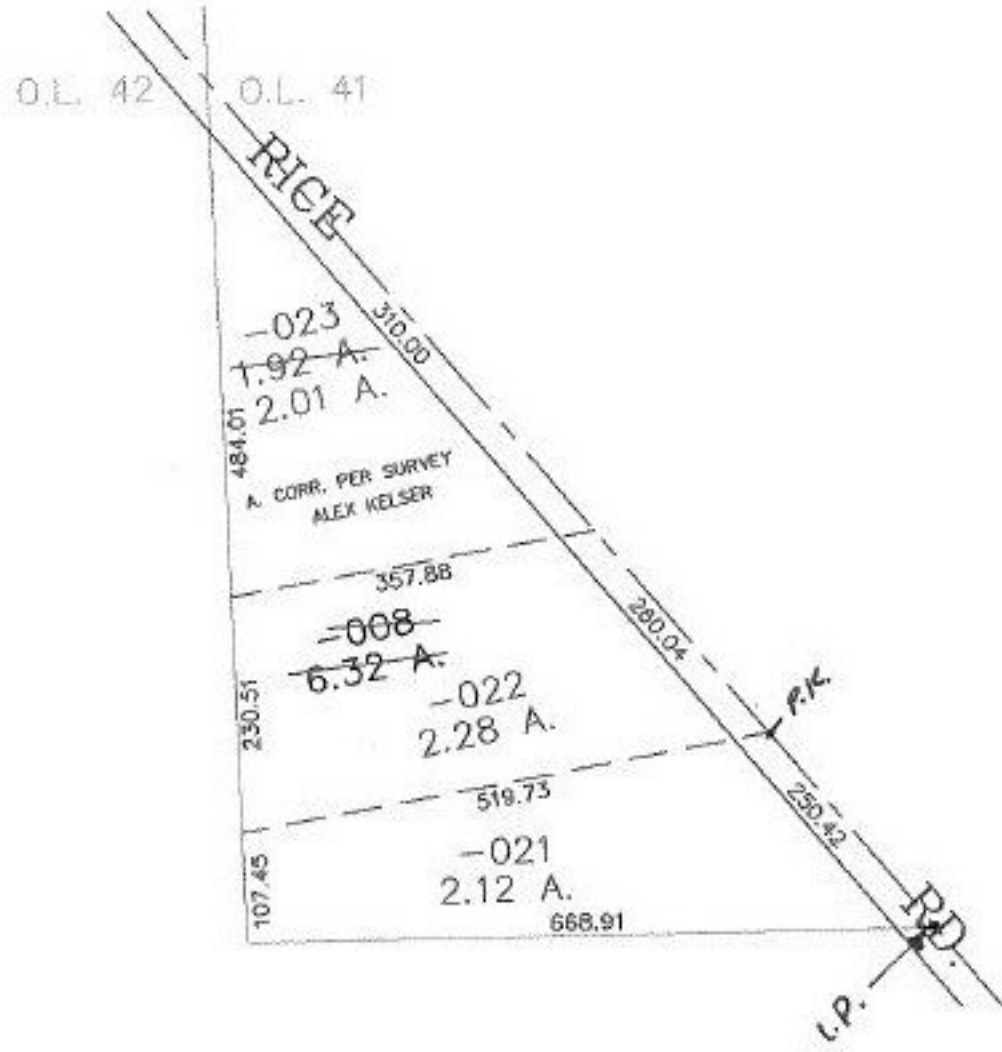

MASTER

PARENT PARCEL: 01-00-041-000-008
CHILD PARCEL: 01-00-041-000-021, -022, -023
STARTING POINT: CENTERLINE OF RICE RD. & O.L. 41

NO. 00655

SPLITS/DEEDS PROCESSED
LORAIN COUNTY TAX MAP DEPARTMENT
226 MIDDLE AVE. ELYRIA, OHIO

SURVEYED BY: ALEX KELSER
CLOSURE: 0.01 : 10,000
MAP PAGE(S): 1-II
APPROVED BY: JAH DATE: 02/07/01
SCALE: 1" = 200' PRIOR INSTRUMENT: DV 1410/704