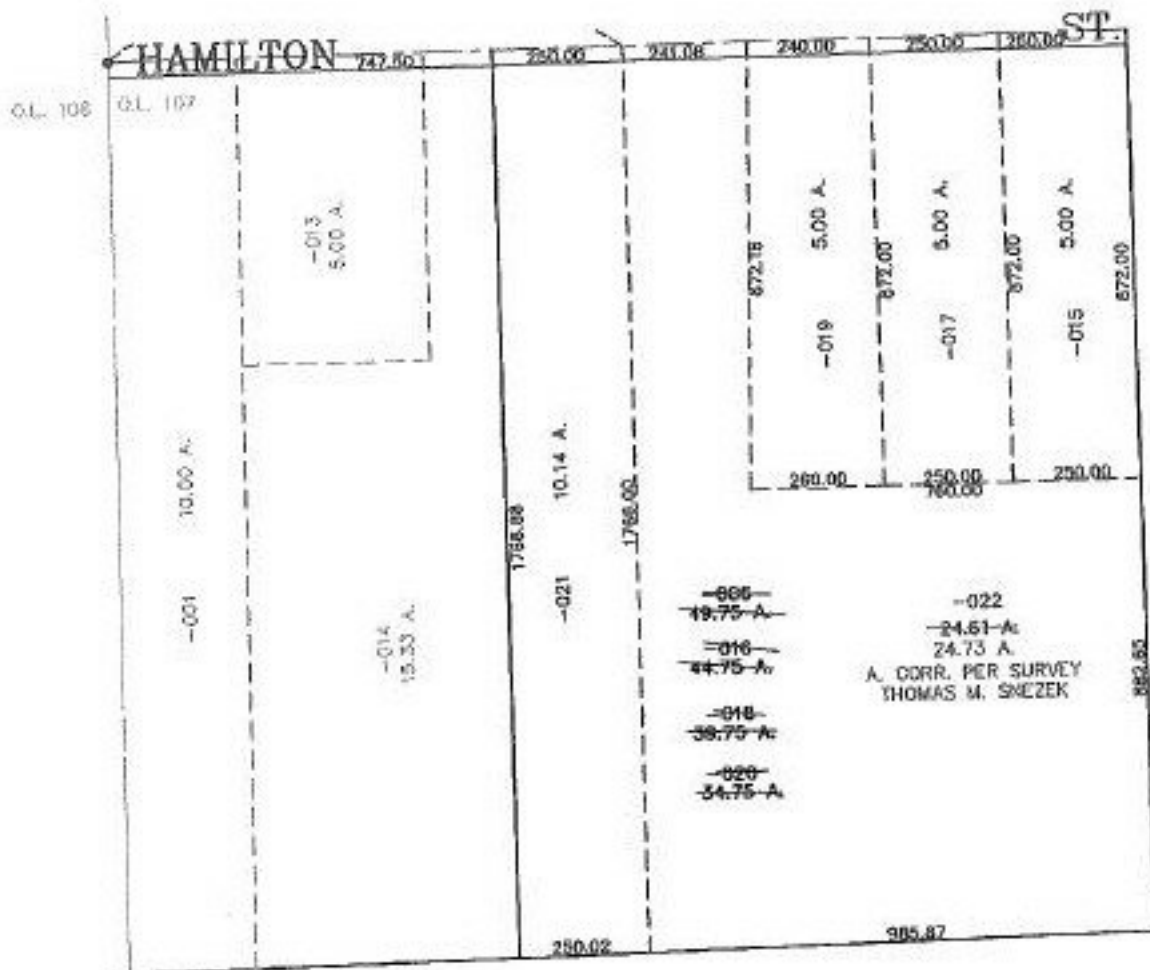

RASTER

NO. 00644

PARENT PARCEL: 09-00-107-000-006

CHILD PARCEL: 09-00-107-000-015 THRU -019

STARTING POINT: CENTERLINE OF HAMILTON ST. & O.L. 107

**SPLITS/DEEDS PROCESSED**

LORAIN COUNTY TAX MAP DEPARTMENT  
226 MIDDLE AVE. ELYRIA, OHIO

SURVEYED BY: THOMAS M. SNEZEK

CLOSURE: 0.01 : 10,000

MAP PAGE(S): 9-G

APPROVED BY: JAH DATE: 01/23/01

SCALE: 1" = 400' PRIOR INSTRUMENT: 20000671007