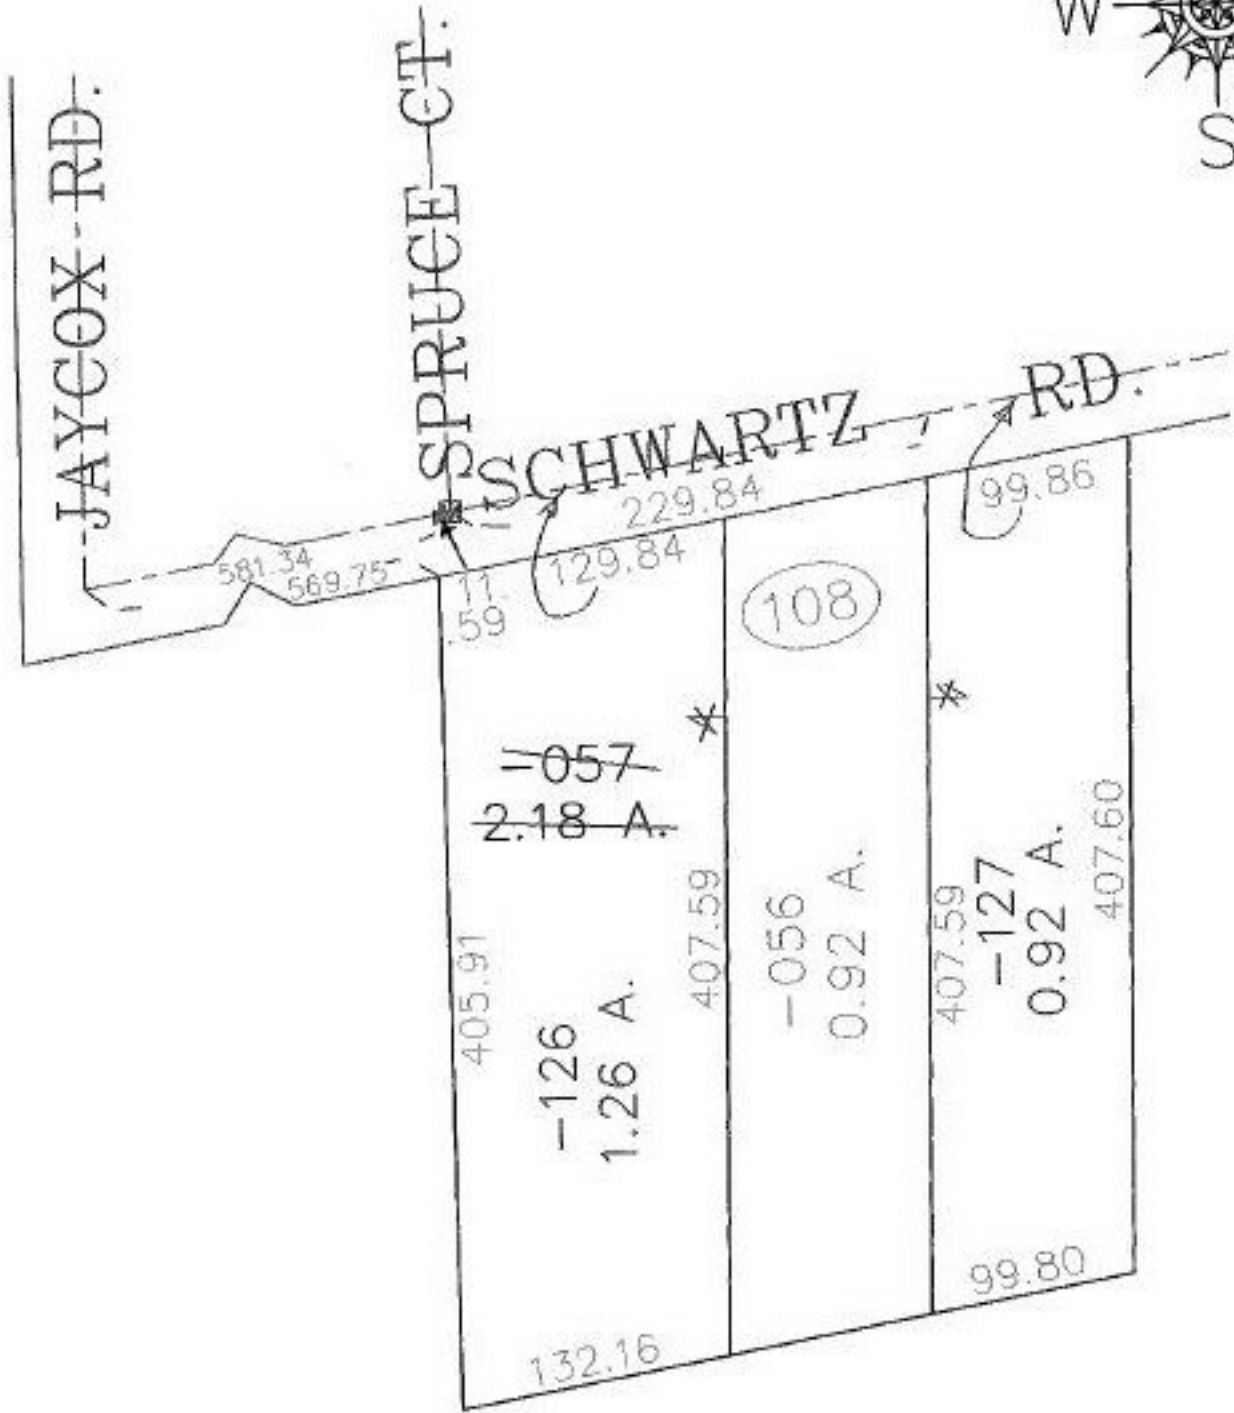

PARENT PARCEL: 04-00-023-108-057

CHILD PARCEL: 04-00-023-108-126, -127

STARTING POINT: CENTERLINE OF SCHWARTZ RD. & JAYCOX RD.

NO. 00641

**SPLITS/DEEDS PROCESSED**

LORAIN COUNTY TAX MAP DEPARTMENT  
226 MIDDLE AVE. ELYRIA, OHIO

SURVEYED BY: DANE A. HAPONEK

CLOSURE: 0.02 : 10.000

MAP PAGE(S): 4-00-023-G

APPROVED BY: JAH DATE: 1-3-01

SCALE: 1" = 100' PRIOR INSTRUMENT: 200000716155