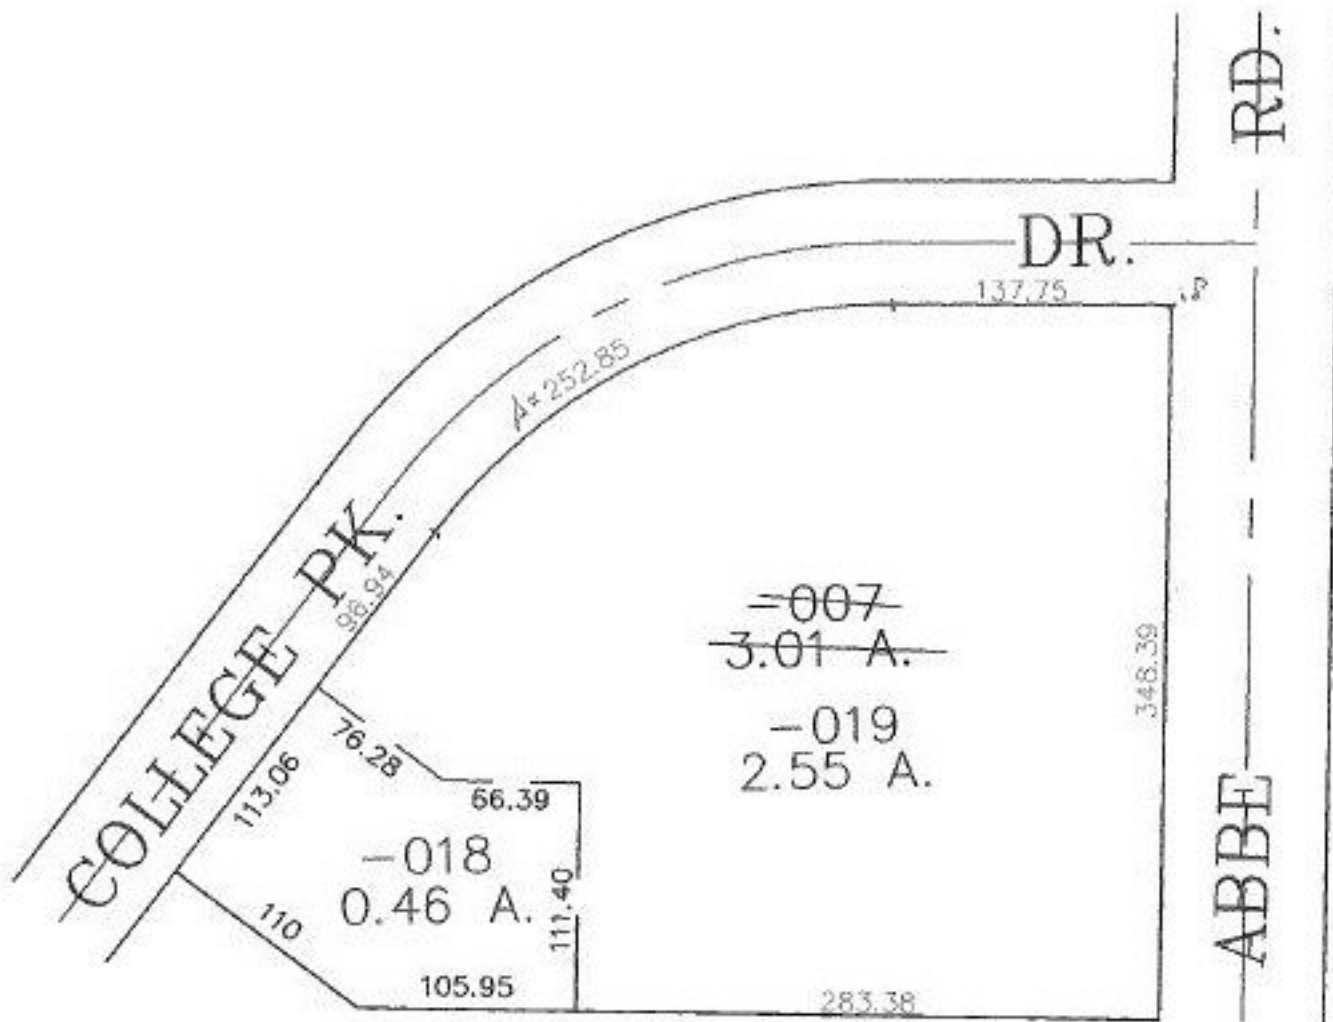

RASTER

PARENT PARCEL: 06-22-004-000-007

CHILD PARCEL: 06-22-004-000-018, -019

STARTING POINT: CENTERLINES OF COLLEGE PARK DR. & ABBE RD.

NO. 00624

SPLITS/DEEDS PROCESSED
 LORAIN COUNTY TAX MAP DEPARTMENT
 226 MIDDLE AVE. ELYRIA, OHIO

SURVEYED BY: DAVID L. ELWELL
 CLOSURE: 0.07 : 10,000
 MAP PAGE(S): 6-16
 APPROVED BY: JAH DATE: 12-14-00
 SCALE: 1" = 100' PRIOR INSTRUMENT: DV 1031/573